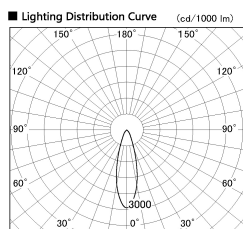

Item no. SD356-2930W9030-IK

Series Name: Cylinder Arm Reflector in-track tracklight.(SD356-IK)

Installation	Track mount
Type	
Fixture wattage	31.8W
Beam angle	29 deg
Color Temp.	3000K
CRI	Ra>90
Luminous	2394 lm
Body	Die-cast aluminum alloy
Body finish	White
Trim finish	White
Reflector finish	N/A
IP Rate	IP20
Light source	COB module
Input Voltage	AC220~240V
Dimming Type	Non-Dimmable
Certificate	CE, CCC
Cut Hole	N/A