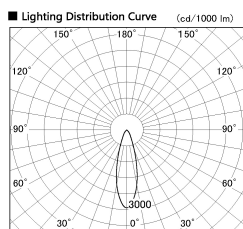

Item no. SD356-2930W9030-IK

Series Name: Cylinder Arm Reflector in-track tracklight.(SD356-IK)

Installation	Track mount
Type	Cylinder Arm Reflector in-track tracklight.(SD356-IK)
Fixture wattage	31.8W
Beam angle	29 deg
Color Temp.	3000K
CRI	Ra>90
Luminous	2394 lm
Body	Die-cast aluminum alloy
Body finish	White
Trim finish	White
Reflector finish	N/A
IP Rate	IP20
Light source	COB module
Input Voltage	AC220~240V
Dimming Type	Non-Dimmable
Certificate	CE, CCC
Cut Hole	N/A