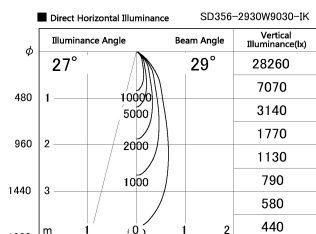

Item no. SD356-2930W9030-IK

Series Name: Cylinder Arm Reflector in-track tracklight.(SD356-IK)

Installation	Track mount
Type	Cylinder Arm Reflector in-track tracklight.(SD356-IK)
Fixture wattage	31.8W
Beam angle	29 deg
Color Temp.	3000K
CRI	Ra>90
Luminous	2394 lm
Body	Die-cast aluminum alloy
Body finish	White
Trim finish	White
Reflector finish	N/A
IP Rate	IP20
Light source	COB module
Input Voltage	AC220~240V
Dimming Type	Non-Dimmable
Certificate	CE, CCC
Cut Hole	N/A