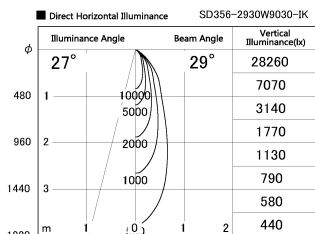

Item no. SD356-2930W9030-IK

Series Name: Cylinder Arm Reflector in-track tracklight.(SD356-IK)

Installation	Track mount
Type	
Fixture wattage	31.8W
Beam angle	29 deg
Color Temp.	3000K
CRI	Ra>90
Luminous	2394 lm
Body	Die-cast aluminum alloy
Body finish	White
Trim finish	White
Reflector finish	N/A
IP Rate	IP20
Light source	COB module
Input Voltage	AC220~240V
Dimming Type	Non-Dimmable
Certificate	CE, CCC
Cut Hole	N/A