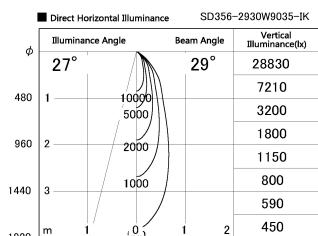

Item no. SD356-2930W9035-IK

Series Name: Cylinder Arm Reflector in-track tracklight.(SD356-IK)

Installation	Track mount
Type	Cylinder Arm Reflector in-track tracklight.(SD356-IK)
Fixture wattage	31.8W
Beam angle	29 deg
Color Temp.	3500K
CRI	Ra>90
Luminous	2442 lm
Body	Die-cast aluminum alloy
Body finish	White
Trim finish	White
Reflector finish	N/A
IP Rate	IP20
Light source	COB module
Input Voltage	AC220~240V
Dimming Type	Non-Dimmable
Certificate	CE, CCC
Cut Hole	N/A