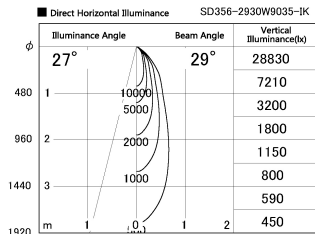

Item no. SD356-2930W9035-IK

Series Name: Cylinder Arm Reflector in-track tracklight.(SD356-IK)

Installation	Track mount
Type	
Fixture wattage	31.8W
Beam angle	29 deg
Color Temp.	3500K
CRI	Ra>90
Luminous	2442 lm
Body	Die-cast aluminum alloy
Body finish	White
Trim finish	White
Reflector finish	N/A
IP Rate	IP20
Light source	COB module
Input Voltage	AC220~240V
Dimming Type	Non-Dimmable
Certificate	CE, CCC
Cut Hole	N/A