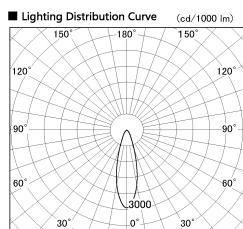

Item no. SD356-2930W9035-IK

Series Name: Cylinder Arm Reflector in-track tracklight.(SD356-IK)

Installation	Track mount
Type	Cylinder Arm Reflector in-track tracklight.(SD356-IK)
Fixture wattage	31.8W
Beam angle	29 deg
Color Temp.	3500K
CRI	Ra>90
Luminous	2442 lm
Body	Die-cast aluminum alloy
Body finish	White
Trim finish	White
Reflector finish	N/A
IP Rate	IP20
Light source	COB module
Input Voltage	AC220~240V
Dimming Type	Non-Dimmable
Certificate	CE, CCC
Cut Hole	N/A