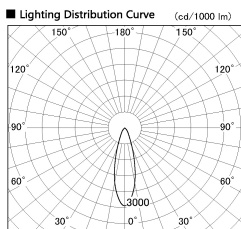

Item no. SD356-2930W9035-IK

Series Name: Cylinder Arm Reflector in-track tracklight.(SD356-IK)

Installation	Track mount
Type	
Fixture wattage	31.8W
Beam angle	29 deg
Color Temp.	3500K
CRI	Ra>90
Luminous	2442 lm
Body	Die-cast aluminum alloy
Body finish	White
Trim finish	White
Reflector finish	N/A
IP Rate	IP20
Light source	COB module
Input Voltage	AC220~240V
Dimming Type	Non-Dimmable
Certificate	CE, CCC
Cut Hole	N/A