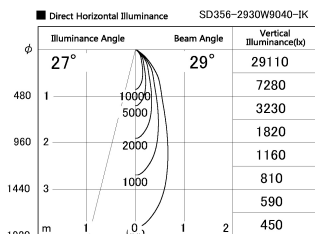

Item no. SD356-2930W9040-IK

Series Name: Cylinder Arm Reflector in-track tracklight.(SD356-IK)

Installation	Track mount
Type	
Fixture wattage	31.8W
Beam angle	29 deg
Color Temp.	4000K
CRI	Ra>90
Luminous	2466 lm
Body	Die-cast aluminum alloy
Body finish	White
Trim finish	White
Reflector finish	N/A
IP Rate	IP20
Light source	COB module
Input Voltage	AC220~240V
Dimming Type	Non-Dimmable
Certificate	CE, CCC
Cut Hole	N/A