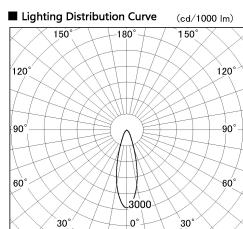

Item no. SD356-2930W9040-IK

Series Name: Cylinder Arm Reflector in-track tracklight.(SD356-IK)

Installation	Track mount
Type	
Fixture wattage	31.8W
Beam angle	29 deg
Color Temp.	4000K
CRI	Ra>90
Luminous	2466 lm
Body	Die-cast aluminum alloy
Body finish	White
Trim finish	White
Reflector finish	N/A
IP Rate	IP20
Light source	COB module
Input Voltage	AC220~240V
Dimming Type	Non-Dimmable
Certificate	CE, CCC
Cut Hole	N/A