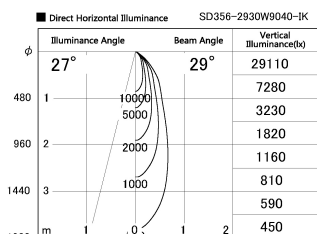

Item no. SD356-2930W9040-IK

Series Name: Cylinder Arm Reflector in-track tracklight.(SD356-IK)

Installation	Track mount
Type	Cylinder Arm Reflector in-track tracklight.(SD356-IK)
Fixture wattage	31.8W
Beam angle	29 deg
Color Temp.	4000K
CRI	Ra>90
Luminous	2466 lm
Body	Die-cast aluminum alloy
Body finish	White
Trim finish	White
Reflector finish	N/A
IP Rate	IP20
Light source	COB module
Input Voltage	AC220~240V
Dimming Type	Non-Dimmable
Certificate	CE, CCC
Cut Hole	N/A