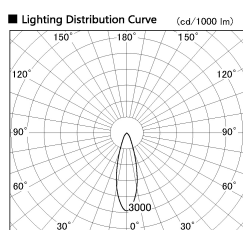

Item no. SD356-2930W9040-IK

Series Name: Cylinder Arm Reflector in-track tracklight.(SD356-IK)

Installation	Track mount
Type	Cylinder Arm Reflector in-track tracklight.(SD356-IK)
Fixture wattage	31.8W
Beam angle	29 deg
Color Temp.	4000K
CRI	Ra>90
Luminous	2466 lm
Body	Die-cast aluminum alloy
Body finish	White
Trim finish	White
Reflector finish	N/A
IP Rate	IP20
Light source	COB module
Input Voltage	AC220~240V
Dimming Type	Non-Dimmable
Certificate	CE, CCC
Cut Hole	N/A