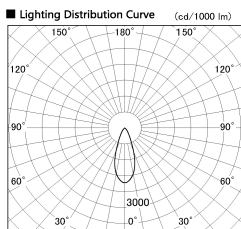

Item no. SD356-2940W8527-IK

Series Name: Cylinder Arm Reflector in-track tracklight.(SD356-IK)

Installation	Track mount
Type	
Fixture wattage	31.8W
Beam angle	38 deg
Color Temp.	2700K
CRI	Ra>85
Luminous	2525 lm
Body	Die-cast aluminum alloy
Body finish	White
Trim finish	White
Reflector finish	N/A
IP Rate	IP20
Light source	COB module
Input Voltage	AC220~240V
Dimming Type	Non-Dimmable
Certificate	CE, CCC
Cut Hole	N/A