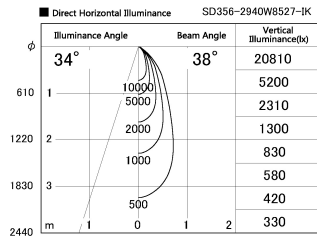

Item no. SD356-2940W8527-IK

Series Name: Cylinder Arm Reflector in-track tracklight.(SD356-IK)

Installation	Track mount
Type	Cylinder Arm Reflector in-track tracklight.(SD356-IK)
Fixture wattage	31.8W
Beam angle	38 deg
Color Temp.	2700K
CRI	Ra>85
Luminous	2525 lm
Body	Die-cast aluminum alloy
Body finish	White
Trim finish	White
Reflector finish	N/A
IP Rate	IP20
Light source	COB module
Input Voltage	AC220~240V
Dimming Type	Non-Dimmable
Certificate	CE, CCC
Cut Hole	N/A