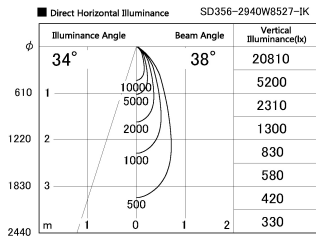

Item no. SD356-2940W8527-IK

Series Name: Cylinder Arm Reflector in-track tracklight.(SD356-IK)

Installation	Track mount
Type	
Fixture wattage	31.8W
Beam angle	38 deg
Color Temp.	2700K
CRI	Ra>85
Luminous	2525 lm
Body	Die-cast aluminum alloy
Body finish	White
Trim finish	White
Reflector finish	N/A
IP Rate	IP20
Light source	COB module
Input Voltage	AC220~240V
Dimming Type	Non-Dimmable
Certificate	CE, CCC
Cut Hole	N/A