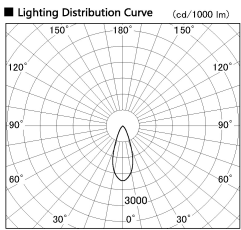

Item no. SD356-2940W8527-IK

Series Name: Cylinder Arm Reflector in-track tracklight.(SD356-IK)

Installation	Track mount
Type	Cylinder Arm Reflector in-track tracklight.(SD356-IK)
Fixture wattage	31.8W
Beam angle	38 deg
Color Temp.	2700K
CRI	Ra>85
Luminous	2525 lm
Body	Die-cast aluminum alloy
Body finish	White
Trim finish	White
Reflector finish	N/A
IP Rate	IP20
Light source	COB module
Input Voltage	AC220~240V
Dimming Type	Non-Dimmable
Certificate	CE, CCC
Cut Hole	N/A