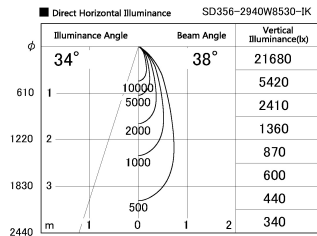

Item no. SD356-2940W8530-IK

Series Name: Cylinder Arm Reflector in-track tracklight.(SD356-IK)

Installation	Track mount
Type	
Fixture wattage	31.8W
Beam angle	38 deg
Color Temp.	3000K
CRI	Ra>85
Luminous	2630 lm
Body	Die-cast aluminum alloy
Body finish	White
Trim finish	White
Reflector finish	N/A
IP Rate	IP20
Light source	COB module
Input Voltage	AC220~240V
Dimming Type	Non-Dimmable
Certificate	CE, CCC
Cut Hole	N/A