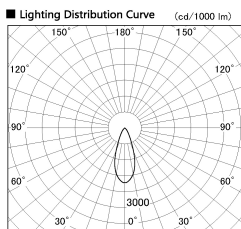

Item no. SD356-2940W8530-IK

Series Name: Cylinder Arm Reflector in-track tracklight.(SD356-IK)

Installation	Track mount
Type	
Fixture wattage	31.8W
Beam angle	38 deg
Color Temp.	3000K
CRI	Ra>85
Luminous	2630 lm
Body	Die-cast aluminum alloy
Body finish	White
Trim finish	White
Reflector finish	N/A
IP Rate	IP20
Light source	COB module
Input Voltage	AC220~240V
Dimming Type	Non-Dimmable
Certificate	CE, CCC
Cut Hole	N/A