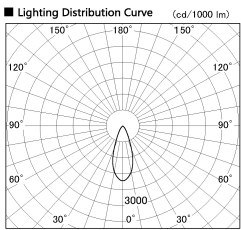

Item no. SD356-2940W8530-IK

Series Name: Cylinder Arm Reflector in-track tracklight.(SD356-IK)

■ Direct Horizontal Illuminance SD356-2940W8530-IK

φ	Illuminance Angle	Beam Angle	Vertical Illuminance(lx)
610	34°	38°	21680
1220			5420
1830			2410
2440			1360
			870
			600
			440
			340

Installation	Track mount
Type	Cylinder Arm Reflector in-track tracklight.(SD356-IK)
Fixture wattage	31.8W
Beam angle	38 deg
Color Temp.	3000K
CRI	Ra>85
Luminous	2630 lm
Body	Die-cast aluminum alloy
Body finish	White
Trim finish	White
Reflector finish	N/A
IP Rate	IP20
Light source	COB module
Input Voltage	AC220~240V
Dimming Type	Non-Dimmable
Certificate	CE, CCC
Cut Hole	N/A