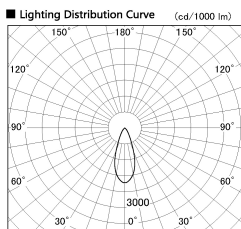

Item no. SD356-2940W8540-IK

Series Name: Cylinder Arm Reflector in-track tracklight.(SD356-IK)

Installation	Track mount
Type	
Fixture wattage	31.8W
Beam angle	38 deg
Color Temp.	4000K
CRI	Ra>85
Luminous	2709 lm
Body	Die-cast aluminum alloy
Body finish	White
Trim finish	White
Reflector finish	N/A
IP Rate	IP20
Light source	COB module
Input Voltage	AC220~240V
Dimming Type	Non-Dimmable
Certificate	CE, CCC
Cut Hole	N/A