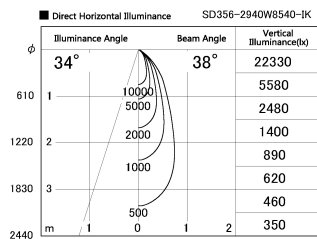

Item no. SD356-2940W8540-IK

Series Name: Cylinder Arm Reflector in-track tracklight.(SD356-IK)

Installation	Track mount
Type	
Fixture wattage	31.8W
Beam angle	38 deg
Color Temp.	4000K
CRI	Ra>85
Luminous	2709 lm
Body	Die-cast aluminum alloy
Body finish	White
Trim finish	White
Reflector finish	N/A
IP Rate	IP20
Light source	COB module
Input Voltage	AC220~240V
Dimming Type	Non-Dimmable
Certificate	CE, CCC
Cut Hole	N/A