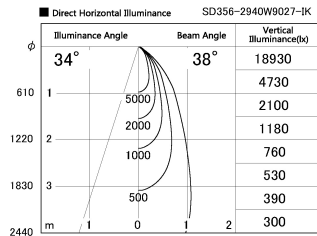

Item no. SD356-2940W9027-IK

Series Name: Cylinder Arm Reflector in-track tracklight.(SD356-IK)

Installation	Track mount
Type	
Fixture wattage	31.8W
Beam angle	38 deg
Color Temp.	2700K
CRI	Ra>90
Luminous	2296 lm
Body	Die-cast aluminum alloy
Body finish	White
Trim finish	White
Reflector finish	N/A
IP Rate	IP20
Light source	COB module
Input Voltage	AC220~240V
Dimming Type	Non-Dimmable
Certificate	CE, CCC
Cut Hole	N/A