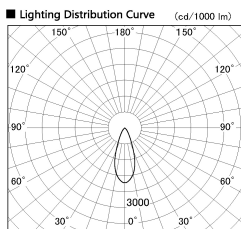

Item no. SD356-2940W9027-IK

Series Name: Cylinder Arm Reflector in-track tracklight.(SD356-IK)

Installation	Track mount
Type	
Fixture wattage	31.8W
Beam angle	38 deg
Color Temp.	2700K
CRI	Ra>90
Luminous	2296 lm
Body	Die-cast aluminum alloy
Body finish	White
Trim finish	White
Reflector finish	N/A
IP Rate	IP20
Light source	COB module
Input Voltage	AC220~240V
Dimming Type	Non-Dimmable
Certificate	CE, CCC
Cut Hole	N/A