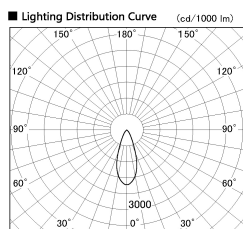

Item no. SD356-2940W9030-IK

Series Name: Cylinder Arm Reflector in-track tracklight.(SD356-IK)

Installation	Track mount
Type	Cylinder Arm Reflector in-track tracklight.(SD356-IK)
Fixture wattage	31.8W
Beam angle	38 deg
Color Temp.	3000K
CRI	Ra>90
Luminous	2391 lm
Body	Die-cast aluminum alloy
Body finish	White
Trim finish	White
Reflector finish	N/A
IP Rate	IP20
Light source	COB module
Input Voltage	AC220~240V
Dimming Type	Non-Dimmable
Certificate	CE, CCC
Cut Hole	N/A