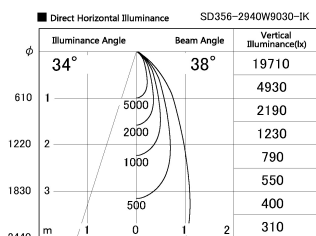

Item no. SD356-2940W9030-IK

Series Name: Cylinder Arm Reflector in-track tracklight.(SD356-IK)

Installation	Track mount
Type	Cylinder Arm Reflector in-track tracklight.(SD356-IK)
Fixture wattage	31.8W
Beam angle	38 deg
Color Temp.	3000K
CRI	Ra>90
Luminous	2391 lm
Body	Die-cast aluminum alloy
Body finish	White
Trim finish	White
Reflector finish	N/A
IP Rate	IP20
Light source	COB module
Input Voltage	AC220~240V
Dimming Type	Non-Dimmable
Certificate	CE, CCC
Cut Hole	N/A