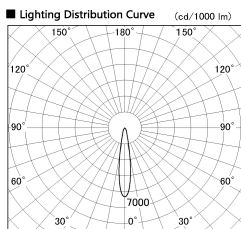

Item no. SD356-3315W8527-IK

Series Name: Cylinder Arm Reflector in-track tracklight.(SD356-IK)

■ Direct Horizontal Illuminance SD356-3315W8527-IK

φ	Illuminance Angle	Beam Angle	Vertical Illuminance(lx)
1	17°	17°	69860
2			17460
3			7760
4			4370
5			2790
6			1940
7			1430
8			1090

Installation	Track mount
Type	
Fixture wattage	35.5W
Beam angle	17 deg
Color Temp.	2700K
CRI	Ra>85
Luminous	2868 lm
Body	Die-cast aluminum alloy
Body finish	White
Trim finish	White
Reflector finish	N/A
IP Rate	IP20
Light source	COB module
Input Voltage	AC220~240V
Dimming Type	Non-Dimmable
Certificate	CE, CCC
Cut Hole	N/A