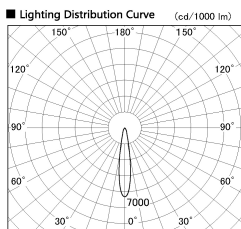

Item no. SD356-3315W8530-IK

Series Name: Cylinder Arm Reflector in-track tracklight.(SD356-IK)

■ Direct Horizontal Illuminance SD356-3315W8530-IK

Illuminance Angle	Beam Angle	Vertical Illuminance(lx)
17°	17°	72760
1		18190
2000		8080
10000		4550
5000		2910
2		2020
800		1480
3		2020
2000		1140
1190		1140

Installation	Track mount
Type	Cylinder Arm Reflector in-track tracklight.(SD356-IK)
Fixture wattage	35.5W
Beam angle	17 deg
Color Temp.	3000K
CRI	Ra>85
Luminous	2987 lm
Body	Die-cast aluminum alloy
Body finish	White
Trim finish	White
Reflector finish	N/A
IP Rate	IP20
Light source	COB module
Input Voltage	AC220~240V
Dimming Type	Non-Dimmable
Certificate	CE, CCC
Cut Hole	N/A