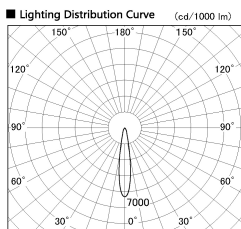

Item no. SD356-3315W8530-IK

Series Name: Cylinder Arm Reflector in-track tracklight.(SD356-IK)

Installation	Track mount
Type	
Fixture wattage	35.5W
Beam angle	17 deg
Color Temp.	3000K
CRI	Ra>85
Luminous	2987 lm
Body	Die-cast aluminum alloy
Body finish	White
Trim finish	White
Reflector finish	N/A
IP Rate	IP20
Light source	COB module
Input Voltage	AC220~240V
Dimming Type	Non-Dimmable
Certificate	CE, CCC
Cut Hole	N/A