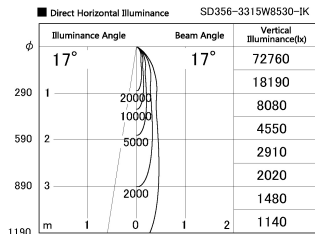

Item no. SD356-3315W8530-IK

Series Name: Cylinder Arm Reflector in-track tracklight.(SD356-IK)

Installation	Track mount
Type	
Fixture wattage	35.5W
Beam angle	17 deg
Color Temp.	3000K
CRI	Ra>85
Luminous	2987 lm
Body	Die-cast aluminum alloy
Body finish	White
Trim finish	White
Reflector finish	N/A
IP Rate	IP20
Light source	COB module
Input Voltage	AC220~240V
Dimming Type	Non-Dimmable
Certificate	CE, CCC
Cut Hole	N/A