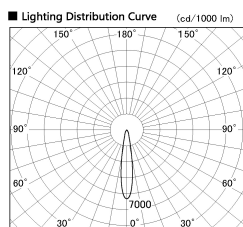

Item no. SD356-3315W8535-IK

Series Name: Cylinder Arm Reflector in-track tracklight.(SD356-IK)

Installation	Track mount
Type	
Fixture wattage	35.5W
Beam angle	17 deg
Color Temp.	3500K
CRI	Ra>85
Luminous	3047 lm
Body	Die-cast aluminum alloy
Body finish	White
Trim finish	White
Reflector finish	N/A
IP Rate	IP20
Light source	COB module
Input Voltage	AC220~240V
Dimming Type	Non-Dimmable
Certificate	CE, CCC
Cut Hole	N/A