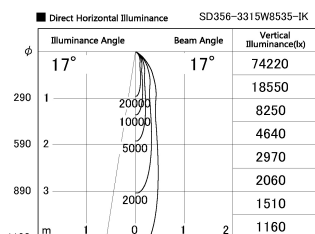

Item no. SD356-3315W8535-IK

Series Name: Cylinder Arm Reflector in-track tracklight.(SD356-IK)

Installation	Track mount
Type	
Fixture wattage	35.5W
Beam angle	17 deg
Color Temp.	3500K
CRI	Ra>85
Luminous	3047 lm
Body	Die-cast aluminum alloy
Body finish	White
Trim finish	White
Reflector finish	N/A
IP Rate	IP20
Light source	COB module
Input Voltage	AC220~240V
Dimming Type	Non-Dimmable
Certificate	CE, CCC
Cut Hole	N/A