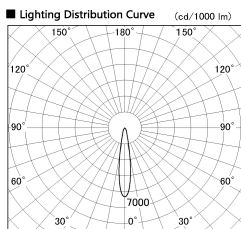

Item no. SD356-3315W8540-IK

Series Name: Cylinder Arm Reflector in-track tracklight.(SD356-IK)

■ Direct Horizontal Illuminance SD356-3315W8540-IK

φ	Illuminance Angle	Beam Angle	Vertical Illuminance(lx)
1	17°	17°	74950
2			18740
3			8330
4			4680
5			3000
6			2080
7			1530
8			1170

Installation	Track mount
Type	
Fixture wattage	35.5W
Beam angle	17 deg
Color Temp.	4000K
CRI	Ra>85
Luminous	3077 lm
Body	Die-cast aluminum alloy
Body finish	White
Trim finish	White
Reflector finish	N/A
IP Rate	IP20
Light source	COB module
Input Voltage	AC220~240V
Dimming Type	Non-Dimmable
Certificate	CE, CCC
Cut Hole	N/A