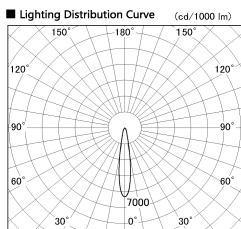

Item no. SD356-3315W9027-IK

Series Name: Cylinder Arm Reflector in-track tracklight.(SD356-IK)

■ Direct Horizontal Illuminance SD356-3315W9027-IK

φ	Illuminance Angle	Beam Angle	Vertical Illuminance(lx)
	17°	17°	63500
290			15880
			7060
590			3970
			2540
890			1760
			1300
1190			990

Installation	Track mount
Type	
Fixture wattage	35.5W
Beam angle	17 deg
Color Temp.	2700K
CRI	Ra>90
Luminous	2607 lm
Body	Die-cast aluminum alloy
Body finish	White
Trim finish	White
Reflector finish	N/A
IP Rate	IP20
Light source	COB module
Input Voltage	AC220~240V
Dimming Type	Non-Dimmable
Certificate	CE, CCC
Cut Hole	N/A