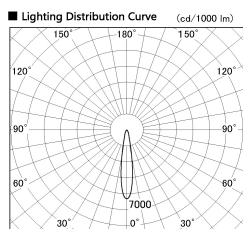

Item no. SD356-3315W9035-IK

Series Name: Cylinder Arm Reflector in-track tracklight.(SD356-IK)

Installation	Track mount
Type	Cylinder Arm Reflector in-track tracklight.(SD356-IK)
Fixture wattage	35.5W
Beam angle	17 deg
Color Temp.	3500K
CRI	Ra>90
Luminous	2770 lm
Body	Die-cast aluminum alloy
Body finish	White
Trim finish	White
Reflector finish	N/A
IP Rate	IP20
Light source	COB module
Input Voltage	AC220~240V
Dimming Type	Non-Dimmable
Certificate	CE, CCC
Cut Hole	N/A