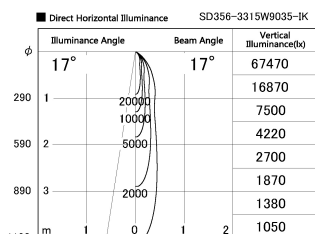

Item no. SD356-3315W9035-IK

Series Name: Cylinder Arm Reflector in-track tracklight.(SD356-IK)

Installation	Track mount
Type	Cylinder Arm Reflector in-track tracklight.(SD356-IK)
Fixture wattage	35.5W
Beam angle	17 deg
Color Temp.	3500K
CRI	Ra>90
Luminous	2770 lm
Body	Die-cast aluminum alloy
Body finish	White
Trim finish	White
Reflector finish	N/A
IP Rate	IP20
Light source	COB module
Input Voltage	AC220~240V
Dimming Type	Non-Dimmable
Certificate	CE, CCC
Cut Hole	N/A