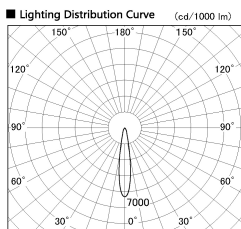

Item no. SD356-3315W9035-IK

Series Name: Cylinder Arm Reflector in-track tracklight.(SD356-IK)

Installation	Track mount
Type	
Fixture wattage	35.5W
Beam angle	17 deg
Color Temp.	3500K
CRI	Ra>90
Luminous	2770 lm
Body	Die-cast aluminum alloy
Body finish	White
Trim finish	White
Reflector finish	N/A
IP Rate	IP20
Light source	COB module
Input Voltage	AC220~240V
Dimming Type	Non-Dimmable
Certificate	CE, CCC
Cut Hole	N/A