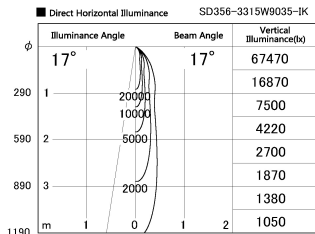

Item no. SD356-3315W9035-IK

Series Name: Cylinder Arm Reflector in-track tracklight.(SD356-IK)

Installation	Track mount
Type	
Fixture wattage	35.5W
Beam angle	17 deg
Color Temp.	3500K
CRI	Ra>90
Luminous	2770 lm
Body	Die-cast aluminum alloy
Body finish	White
Trim finish	White
Reflector finish	N/A
IP Rate	IP20
Light source	COB module
Input Voltage	AC220~240V
Dimming Type	Non-Dimmable
Certificate	CE, CCC
Cut Hole	N/A