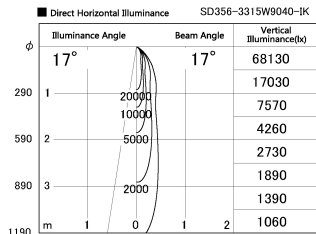

Item no. SD356-3315W9040-IK

Series Name: Cylinder Arm Reflector in-track tracklight.(SD356-IK)

Installation	Track mount
Type	Cylinder Arm Reflector in-track tracklight.(SD356-IK)
Fixture wattage	35.5W
Beam angle	17 deg
Color Temp.	4000K
CRI	Ra>90
Luminous	2797 lm
Body	Die-cast aluminum alloy
Body finish	White
Trim finish	White
Reflector finish	N/A
IP Rate	IP20
Light source	COB module
Input Voltage	AC220~240V
Dimming Type	Non-Dimmable
Certificate	CE, CCC
Cut Hole	N/A