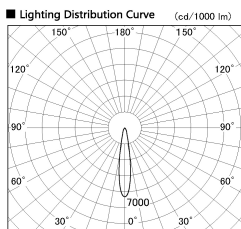

Item no. SD356-3315W9040-IK

Series Name: Cylinder Arm Reflector in-track tracklight.(SD356-IK)

Installation	Track mount
Type	Cylinder Arm Reflector in-track tracklight.(SD356-IK)
Fixture wattage	35.5W
Beam angle	17 deg
Color Temp.	4000K
CRI	Ra>90
Luminous	2797 lm
Body	Die-cast aluminum alloy
Body finish	White
Trim finish	White
Reflector finish	N/A
IP Rate	IP20
Light source	COB module
Input Voltage	AC220~240V
Dimming Type	Non-Dimmable
Certificate	CE, CCC
Cut Hole	N/A