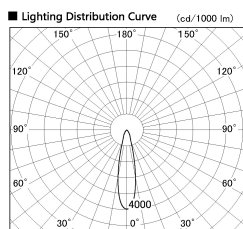

Item no. SD356-3320W8527-IK

Series Name: Cylinder Arm Reflector in-track tracklight.(SD356-IK)

■ Direct Horizontal Illuminance SD356-3320W8527-IK

Beam Angle	Vertical Illuminance (lx)
22°	45670
23°	11420
24°	5070
25°	2850
26°	1830
27°	1270
28°	930
29°	710

Installation	Track mount
Type	
Fixture wattage	35.5W
Beam angle	23 deg
Color Temp.	2700K
CRI	Ra>85
Luminous	2862 lm
Body	Die-cast aluminum alloy
Body finish	White
Trim finish	White
Reflector finish	N/A
IP Rate	IP20
Light source	COB module
Input Voltage	AC220~240V
Dimming Type	Non-Dimmable
Certificate	CE, CCC
Cut Hole	N/A