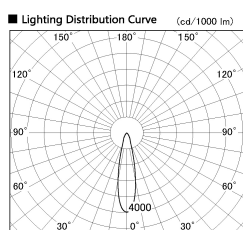

Item no. SD356-3320W9027-IK

Series Name: Cylinder Arm Reflector in-track tracklight.(SD356-IK)

■ Direct Horizontal Illuminance SD356-3320W9027-IK

Illuminance Angle	Beam Angle	Vertical Illuminance (lx)
22°	23°	41520
		10380
		4610
		2600
		1660
		1150
		850
		650

Installation	Track mount
Type	
Fixture wattage	35.5W
Beam angle	23 deg
Color Temp.	2700K
CRI	Ra>90
Luminous	2602 lm
Body	Die-cast aluminum alloy
Body finish	White
Trim finish	White
Reflector finish	N/A
IP Rate	IP20
Light source	COB module
Input Voltage	AC220~240V
Dimming Type	Non-Dimmable
Certificate	CE, CCC
Cut Hole	N/A