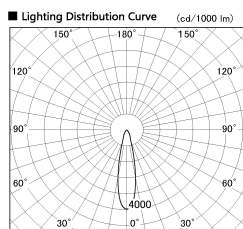

Item no. SD356-3320W9027-IK

Series Name: Cylinder Arm Reflector in-track tracklight.(SD356-IK)

■ Direct Horizontal Illuminance SD356-3320W9027-IK

φ	Illuminance Angle	Beam Angle	Vertical Illuminance(lx)
380	22°	23°	41520
1			10380
			4610
770			2600
2			1660
1160			1150
3			850
1550			650

Installation	Track mount
Type	Cylinder Arm Reflector in-track tracklight.(SD356-IK)
Fixture wattage	35.5W
Beam angle	23 deg
Color Temp.	2700K
CRI	Ra>90
Luminous	2602 lm
Body	Die-cast aluminum alloy
Body finish	White
Trim finish	White
Reflector finish	N/A
IP Rate	IP20
Light source	COB module
Input Voltage	AC220~240V
Dimming Type	Non-Dimmable
Certificate	CE, CCC
Cut Hole	N/A