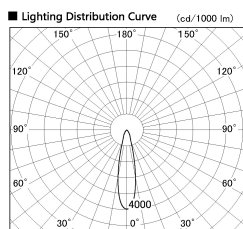

Item no. SD356-3320W9030-IK

Series Name: Cylinder Arm Reflector in-track tracklight.(SD356-IK)

■ Direct Horizontal Illuminance SD356-3320W9030-IK

Illuminance Angle	Beam Angle	Vertical Illuminance(lx)
22°	23°	43250
1		10810
380		4810
2		2700
770		1730
3		1200
1160		880
1550		680

Installation	Track mount
Type	Cylinder Arm Reflector in-track tracklight.(SD356-IK)
Fixture wattage	35.5W
Beam angle	23 deg
Color Temp.	3000K
CRI	Ra>90
Luminous	2710 lm
Body	Die-cast aluminum alloy
Body finish	White
Trim finish	White
Reflector finish	N/A
IP Rate	IP20
Light source	COB module
Input Voltage	AC220~240V
Dimming Type	Non-Dimmable
Certificate	CE, CCC
Cut Hole	N/A