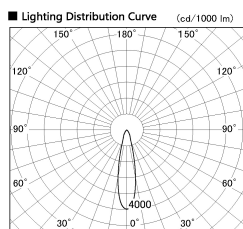

Item no. SD356-3320W9030-IK

Series Name: Cylinder Arm Reflector in-track tracklight.(SD356-IK)

■ Direct Horizontal Illuminance SD356-3320W9030-IK

Illuminance Angle	Beam Angle	Vertical Illuminance (lx)
22°	23°	43250
		10810
		4810
		2700
		1730
		1200
		880
		680

Installation	Track mount
Type	
Fixture wattage	35.5W
Beam angle	23 deg
Color Temp.	3000K
CRI	Ra>90
Luminous	2710 lm
Body	Die-cast aluminum alloy
Body finish	White
Trim finish	White
Reflector finish	N/A
IP Rate	IP20
Light source	COB module
Input Voltage	AC220~240V
Dimming Type	Non-Dimmable
Certificate	CE, CCC
Cut Hole	N/A