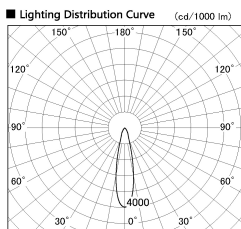

Item no. SD356-3320W9035-IK

Series Name: Cylinder Arm Reflector in-track tracklight.(SD356-IK)

■ Direct Horizontal Illuminance SD356-3320W9035-IK

Illuminance Angle	Beam Angle	Vertical Illuminance (lx)
22°	23°	44120
		11030
		4900
		2760
		1760
		1230
		900
		690

Installation	Track mount
Type	
Fixture wattage	35.5W
Beam angle	23 deg
Color Temp.	3500K
CRI	Ra>90
Luminous	2765 lm
Body	Die-cast aluminum alloy
Body finish	White
Trim finish	White
Reflector finish	N/A
IP Rate	IP20
Light source	COB module
Input Voltage	AC220~240V
Dimming Type	Non-Dimmable
Certificate	CE, CCC
Cut Hole	N/A