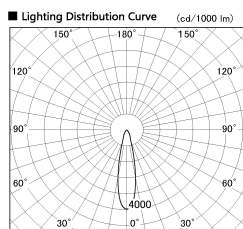

Item no. SD356-3320W9035-IK

Series Name: Cylinder Arm Reflector in-track tracklight.(SD356-IK)

■ Direct Horizontal Illuminance SD356-3320W9035-IK

Illuminance Angle	Beam Angle	Vertical Illuminance(lx)
22°	23°	44120
380	1	11030
770	2	4900
1160	3	2760
1550	m	1760
		1230
		900
		690

Installation	Track mount
Type	Cylinder Arm Reflector in-track tracklight.(SD356-IK)
Fixture wattage	35.5W
Beam angle	23 deg
Color Temp.	3500K
CRI	Ra>90
Luminous	2765 lm
Body	Die-cast aluminum alloy
Body finish	White
Trim finish	White
Reflector finish	N/A
IP Rate	IP20
Light source	COB module
Input Voltage	AC220~240V
Dimming Type	Non-Dimmable
Certificate	CE, CCC
Cut Hole	N/A