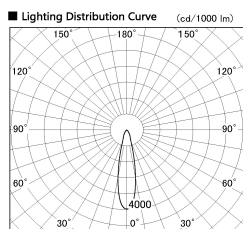

Item no. SD356-3320W9040-IK

Series Name: Cylinder Arm Reflector in-track tracklight.(SD356-IK)

■ Direct Horizontal Illuminance SD356-3320W9040-IK

φ	Illuminance Angle	Beam Angle	Vertical Illuminance(lx)
	22°	23°	44550
380	2000		11140
1	1000		4950
2	500		2780
770	200		1780
3	100		1240
1160			910
1550			700

Installation	Track mount
Type	Cylinder Arm Reflector in-track tracklight.(SD356-IK)
Fixture wattage	35.5W
Beam angle	23 deg
Color Temp.	4000K
CRI	Ra>90
Luminous	2792 lm
Body	Die-cast aluminum alloy
Body finish	White
Trim finish	White
Reflector finish	N/A
IP Rate	IP20
Light source	COB module
Input Voltage	AC220~240V
Dimming Type	Non-Dimmable
Certificate	CE, CCC
Cut Hole	N/A