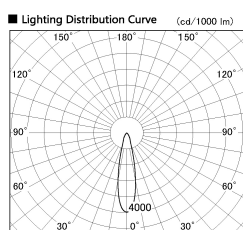

Item no. SD356-3320W9040-IK

Series Name: Cylinder Arm Reflector in-track tracklight.(SD356-IK)

■ Direct Horizontal Illuminance SD356-3320W9040-IK

Beam Angle	Vertical Illuminance (lx)
22°	44550
23°	11140
24°	4950
25°	2780
26°	1780
27°	1240
28°	910
29°	700

Installation	Track mount
Type	
Fixture wattage	35.5W
Beam angle	23 deg
Color Temp.	4000K
CRI	Ra>90
Luminous	2792 lm
Body	Die-cast aluminum alloy
Body finish	White
Trim finish	White
Reflector finish	N/A
IP Rate	IP20
Light source	COB module
Input Voltage	AC220~240V
Dimming Type	Non-Dimmable
Certificate	CE, CCC
Cut Hole	N/A