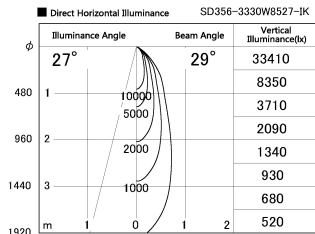

Item no. SD356-3330W8527-IK

Series Name: Cylinder Arm Reflector in-track tracklight.(SD356-IK)

Installation	Track mount
Type	
Fixture wattage	35.5W
Beam angle	29 deg
Color Temp.	2700K
CRI	Ra>85
Luminous	2846 lm
Body	Die-cast aluminum alloy
Body finish	White
Trim finish	White
Reflector finish	N/A
IP Rate	IP20
Light source	COB module
Input Voltage	AC220~240V
Dimming Type	Non-Dimmable
Certificate	CE, CCC
Cut Hole	N/A