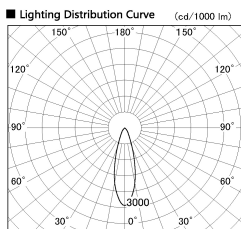

Item no. SD356-3330W8527-IK

Series Name: Cylinder Arm Reflector in-track tracklight.(SD356-IK)

Installation	Track mount
Type	Cylinder Arm Reflector in-track tracklight.(SD356-IK)
Fixture wattage	35.5W
Beam angle	29 deg
Color Temp.	2700K
CRI	Ra>85
Luminous	2846 lm
Body	Die-cast aluminum alloy
Body finish	White
Trim finish	White
Reflector finish	N/A
IP Rate	IP20
Light source	COB module
Input Voltage	AC220~240V
Dimming Type	Non-Dimmable
Certificate	CE, CCC
Cut Hole	N/A