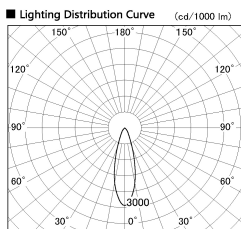

Item no. SD356-3330W8527-IK

Series Name: Cylinder Arm Reflector in-track tracklight.(SD356-IK)

Installation	Track mount
Type	
Fixture wattage	35.5W
Beam angle	29 deg
Color Temp.	2700K
CRI	Ra>85
Luminous	2846 lm
Body	Die-cast aluminum alloy
Body finish	White
Trim finish	White
Reflector finish	N/A
IP Rate	IP20
Light source	COB module
Input Voltage	AC220~240V
Dimming Type	Non-Dimmable
Certificate	CE, CCC
Cut Hole	N/A