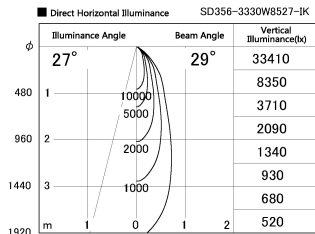

Item no. SD356-3330W8527-IK

Series Name: Cylinder Arm Reflector in-track tracklight.(SD356-IK)

Installation	Track mount
Type	Cylinder Arm Reflector in-track tracklight.(SD356-IK)
Fixture wattage	35.5W
Beam angle	29 deg
Color Temp.	2700K
CRI	Ra>85
Luminous	2846 lm
Body	Die-cast aluminum alloy
Body finish	White
Trim finish	White
Reflector finish	N/A
IP Rate	IP20
Light source	COB module
Input Voltage	AC220~240V
Dimming Type	Non-Dimmable
Certificate	CE, CCC
Cut Hole	N/A