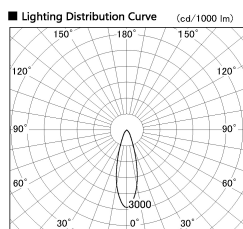

Item no. SD356-3330W8530-IK

Series Name: Cylinder Arm Reflector in-track tracklight.(SD356-IK)

Installation	Track mount
Type	Cylinder Arm Reflector in-track tracklight.(SD356-IK)
Fixture wattage	35.5W
Beam angle	29 deg
Color Temp.	3000K
CRI	Ra>85
Luminous	2964 lm
Body	Die-cast aluminum alloy
Body finish	White
Trim finish	White
Reflector finish	N/A
IP Rate	IP20
Light source	COB module
Input Voltage	AC220~240V
Dimming Type	Non-Dimmable
Certificate	CE, CCC
Cut Hole	N/A