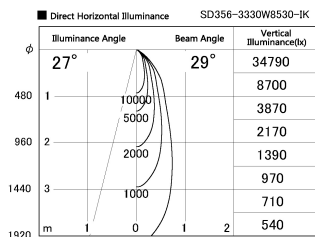

Item no. SD356-3330W8530-IK

Series Name: Cylinder Arm Reflector in-track tracklight.(SD356-IK)

Installation	Track mount
Type	
Fixture wattage	35.5W
Beam angle	29 deg
Color Temp.	3000K
CRI	Ra>85
Luminous	2964 lm
Body	Die-cast aluminum alloy
Body finish	White
Trim finish	White
Reflector finish	N/A
IP Rate	IP20
Light source	COB module
Input Voltage	AC220~240V
Dimming Type	Non-Dimmable
Certificate	CE, CCC
Cut Hole	N/A