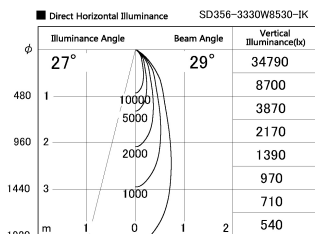

Item no. SD356-3330W8530-IK

Series Name: Cylinder Arm Reflector in-track tracklight.(SD356-IK)

Installation	Track mount
Type	Cylinder Arm Reflector in-track tracklight.(SD356-IK)
Fixture wattage	35.5W
Beam angle	29 deg
Color Temp.	3000K
CRI	Ra>85
Luminous	2964 lm
Body	Die-cast aluminum alloy
Body finish	White
Trim finish	White
Reflector finish	N/A
IP Rate	IP20
Light source	COB module
Input Voltage	AC220~240V
Dimming Type	Non-Dimmable
Certificate	CE, CCC
Cut Hole	N/A