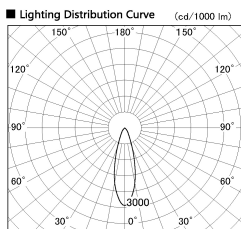

Item no. SD356-3330W8530-IK

Series Name: Cylinder Arm Reflector in-track tracklight.(SD356-IK)

Installation	Track mount
Type	
Fixture wattage	35.5W
Beam angle	29 deg
Color Temp.	3000K
CRI	Ra>85
Luminous	2964 lm
Body	Die-cast aluminum alloy
Body finish	White
Trim finish	White
Reflector finish	N/A
IP Rate	IP20
Light source	COB module
Input Voltage	AC220~240V
Dimming Type	Non-Dimmable
Certificate	CE, CCC
Cut Hole	N/A