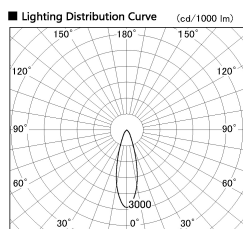

Item no. SD356-3330W8535-IK

Series Name: Cylinder Arm Reflector in-track tracklight.(SD356-IK)

Installation	Track mount
Type	Cylinder Arm Reflector in-track tracklight.(SD356-IK)
Fixture wattage	35.5W
Beam angle	29 deg
Color Temp.	3500K
CRI	Ra>85
Luminous	3024 lm
Body	Die-cast aluminum alloy
Body finish	White
Trim finish	White
Reflector finish	N/A
IP Rate	IP20
Light source	COB module
Input Voltage	AC220~240V
Dimming Type	Non-Dimmable
Certificate	CE, CCC
Cut Hole	N/A