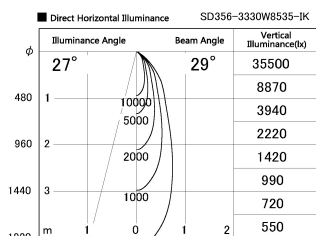

Item no. SD356-3330W8535-IK

Series Name: Cylinder Arm Reflector in-track tracklight.(SD356-IK)

Installation	Track mount
Type	
Fixture wattage	35.5W
Beam angle	29 deg
Color Temp.	3500K
CRI	Ra>85
Luminous	3024 lm
Body	Die-cast aluminum alloy
Body finish	White
Trim finish	White
Reflector finish	N/A
IP Rate	IP20
Light source	COB module
Input Voltage	AC220~240V
Dimming Type	Non-Dimmable
Certificate	CE, CCC
Cut Hole	N/A