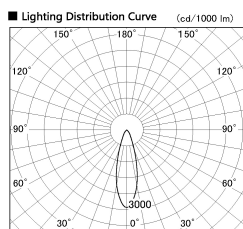

Item no. SD356-3330W8535-IK

Series Name: Cylinder Arm Reflector in-track tracklight.(SD356-IK)

Installation	Track mount
Type	
Fixture wattage	35.5W
Beam angle	29 deg
Color Temp.	3500K
CRI	Ra>85
Luminous	3024 lm
Body	Die-cast aluminum alloy
Body finish	White
Trim finish	White
Reflector finish	N/A
IP Rate	IP20
Light source	COB module
Input Voltage	AC220~240V
Dimming Type	Non-Dimmable
Certificate	CE, CCC
Cut Hole	N/A