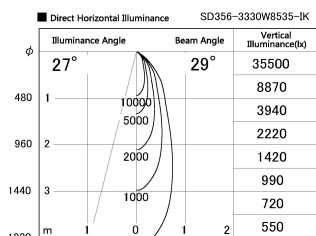

Item no. SD356-3330W8535-IK

Series Name: Cylinder Arm Reflector in-track tracklight.(SD356-IK)

Installation	Track mount
Type	Cylinder Arm Reflector in-track tracklight.(SD356-IK)
Fixture wattage	35.5W
Beam angle	29 deg
Color Temp.	3500K
CRI	Ra>85
Luminous	3024 lm
Body	Die-cast aluminum alloy
Body finish	White
Trim finish	White
Reflector finish	N/A
IP Rate	IP20
Light source	COB module
Input Voltage	AC220~240V
Dimming Type	Non-Dimmable
Certificate	CE, CCC
Cut Hole	N/A