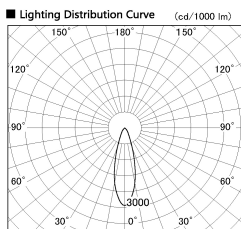

Item no. SD356-3330W8540-IK

Series Name: Cylinder Arm Reflector in-track tracklight.(SD356-IK)

Installation	Track mount
Type	
Fixture wattage	35.5W
Beam angle	29 deg
Color Temp.	4000K
CRI	Ra>85
Luminous	3053 lm
Body	Die-cast aluminum alloy
Body finish	White
Trim finish	White
Reflector finish	N/A
IP Rate	IP20
Light source	COB module
Input Voltage	AC220~240V
Dimming Type	Non-Dimmable
Certificate	CE, CCC
Cut Hole	N/A