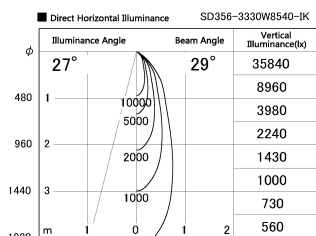

Item no. SD356-3330W8540-IK

Series Name: Cylinder Arm Reflector in-track tracklight.(SD356-IK)

Installation	Track mount
Type	Cylinder Arm Reflector in-track tracklight.(SD356-IK)
Fixture wattage	35.5W
Beam angle	29 deg
Color Temp.	4000K
CRI	Ra>85
Luminous	3053 lm
Body	Die-cast aluminum alloy
Body finish	White
Trim finish	White
Reflector finish	N/A
IP Rate	IP20
Light source	COB module
Input Voltage	AC220~240V
Dimming Type	Non-Dimmable
Certificate	CE, CCC
Cut Hole	N/A