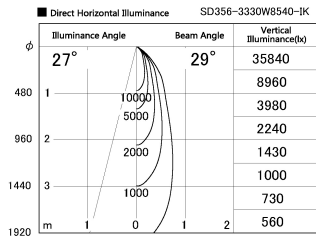

Item no. SD356-3330W8540-IK

Series Name: Cylinder Arm Reflector in-track tracklight.(SD356-IK)

Installation	Track mount
Type	
Fixture wattage	35.5W
Beam angle	29 deg
Color Temp.	4000K
CRI	Ra>85
Luminous	3053 lm
Body	Die-cast aluminum alloy
Body finish	White
Trim finish	White
Reflector finish	N/A
IP Rate	IP20
Light source	COB module
Input Voltage	AC220~240V
Dimming Type	Non-Dimmable
Certificate	CE, CCC
Cut Hole	N/A