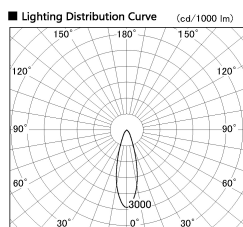

Item no. SD356-3330W8540-IK

Series Name: Cylinder Arm Reflector in-track tracklight.(SD356-IK)

Installation	Track mount
Type	Cylinder Arm Reflector in-track tracklight.(SD356-IK)
Fixture wattage	35.5W
Beam angle	29 deg
Color Temp.	4000K
CRI	Ra>85
Luminous	3053 lm
Body	Die-cast aluminum alloy
Body finish	White
Trim finish	White
Reflector finish	N/A
IP Rate	IP20
Light source	COB module
Input Voltage	AC220~240V
Dimming Type	Non-Dimmable
Certificate	CE, CCC
Cut Hole	N/A