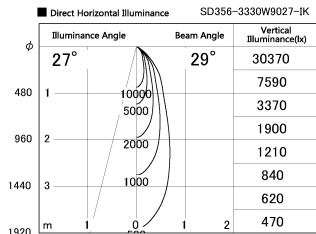

Item no. SD356-3330W9027-IK

Series Name: Cylinder Arm Reflector in-track tracklight.(SD356-IK)

Installation	Track mount
Type	
Fixture wattage	35.5W
Beam angle	29 deg
Color Temp.	2700K
CRI	Ra>90
Luminous	2587 lm
Body	Die-cast aluminum alloy
Body finish	White
Trim finish	White
Reflector finish	N/A
IP Rate	IP20
Light source	COB module
Input Voltage	AC220~240V
Dimming Type	Non-Dimmable
Certificate	CE, CCC
Cut Hole	N/A