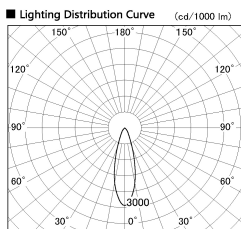

Item no. SD356-3330W9027-IK

Series Name: Cylinder Arm Reflector in-track tracklight.(SD356-IK)

Installation	Track mount
Type	
Fixture wattage	35.5W
Beam angle	29 deg
Color Temp.	2700K
CRI	Ra>90
Luminous	2587 lm
Body	Die-cast aluminum alloy
Body finish	White
Trim finish	White
Reflector finish	N/A
IP Rate	IP20
Light source	COB module
Input Voltage	AC220~240V
Dimming Type	Non-Dimmable
Certificate	CE, CCC
Cut Hole	N/A