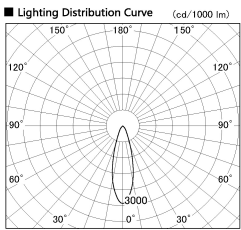

Item no. SD356-3330W9030-IK

Series Name: Cylinder Arm Reflector in-track tracklight.(SD356-IK)

■ Direct Horizontal Illuminance SD356-3330W9030-IK

Illuminance Angle	Beam Angle	Vertical Illuminance (lx)
27°	29°	31630
1		7910
10000		3510
5000		1980
2		1270
2000		880
3		650
1000		490
1920		

Installation	Track mount
Type	Cylinder Arm Reflector in-track tracklight.(SD356-IK)
Fixture wattage	35.5W
Beam angle	29 deg
Color Temp.	3000K
CRI	Ra>90
Luminous	2695 lm
Body	Die-cast aluminum alloy
Body finish	White
Trim finish	White
Reflector finish	N/A
IP Rate	IP20
Light source	COB module
Input Voltage	AC220~240V
Dimming Type	Non-Dimmable
Certificate	CE, CCC
Cut Hole	N/A