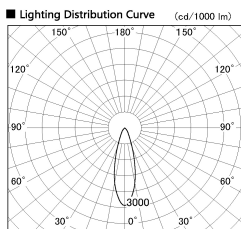

Item no. SD356-3330W9035-IK

Series Name: Cylinder Arm Reflector in-track tracklight.(SD356-IK)

Installation	Track mount
Type	
Fixture wattage	35.5W
Beam angle	29 deg
Color Temp.	3500K
CRI	Ra>90
Luminous	2749 lm
Body	Die-cast aluminum alloy
Body finish	White
Trim finish	White
Reflector finish	N/A
IP Rate	IP20
Light source	COB module
Input Voltage	AC220~240V
Dimming Type	Non-Dimmable
Certificate	CE, CCC
Cut Hole	N/A