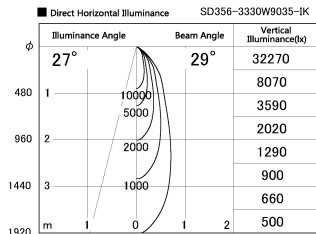

Item no. SD356-3330W9035-IK

Series Name: Cylinder Arm Reflector in-track tracklight.(SD356-IK)

Installation	Track mount
Type	
Fixture wattage	35.5W
Beam angle	29 deg
Color Temp.	3500K
CRI	Ra>90
Luminous	2749 lm
Body	Die-cast aluminum alloy
Body finish	White
Trim finish	White
Reflector finish	N/A
IP Rate	IP20
Light source	COB module
Input Voltage	AC220~240V
Dimming Type	Non-Dimmable
Certificate	CE, CCC
Cut Hole	N/A