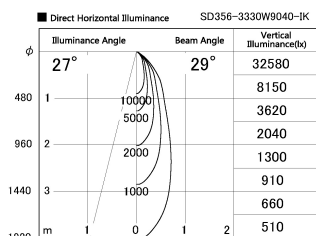

Item no. SD356-3330W9040-IK

Series Name: Cylinder Arm Reflector in-track tracklight.(SD356-IK)

Installation	Track mount
Type	
Fixture wattage	35.5W
Beam angle	29 deg
Color Temp.	4000K
CRI	Ra>90
Luminous	2776 lm
Body	Die-cast aluminum alloy
Body finish	White
Trim finish	White
Reflector finish	N/A
IP Rate	IP20
Light source	COB module
Input Voltage	AC220~240V
Dimming Type	Non-Dimmable
Certificate	CE, CCC
Cut Hole	N/A