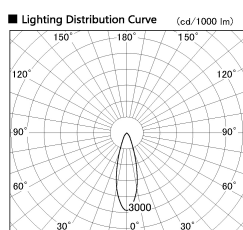

Item no. SD356-3330W9040-IK

Series Name: Cylinder Arm Reflector in-track tracklight.(SD356-IK)

Installation	Track mount
Type	
Fixture wattage	35.5W
Beam angle	29 deg
Color Temp.	4000K
CRI	Ra>90
Luminous	2776 lm
Body	Die-cast aluminum alloy
Body finish	White
Trim finish	White
Reflector finish	N/A
IP Rate	IP20
Light source	COB module
Input Voltage	AC220~240V
Dimming Type	Non-Dimmable
Certificate	CE, CCC
Cut Hole	N/A