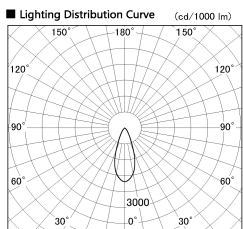

Item no. SD356-3340W8527-IK

Series Name: Cylinder Arm Reflector in-track tracklight.(SD356-IK)

Installation	Track mount
Type	
Fixture wattage	35.5W
Beam angle	38 deg
Color Temp.	2700K
CRI	Ra>85
Luminous	2843 lm
Body	Die-cast aluminum alloy
Body finish	White
Trim finish	White
Reflector finish	N/A
IP Rate	IP20
Light source	COB module
Input Voltage	AC220~240V
Dimming Type	Non-Dimmable
Certificate	CE, CCC
Cut Hole	N/A