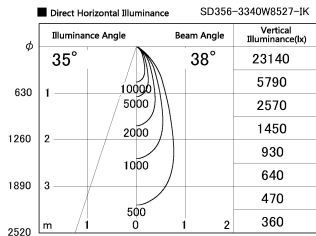

Item no. SD356-3340W8527-IK

Series Name: Cylinder Arm Reflector in-track tracklight.(SD356-IK)

Installation	Track mount
Type	
Fixture wattage	35.5W
Beam angle	38 deg
Color Temp.	2700K
CRI	Ra>85
Luminous	2843 lm
Body	Die-cast aluminum alloy
Body finish	White
Trim finish	White
Reflector finish	N/A
IP Rate	IP20
Light source	COB module
Input Voltage	AC220~240V
Dimming Type	Non-Dimmable
Certificate	CE, CCC
Cut Hole	N/A