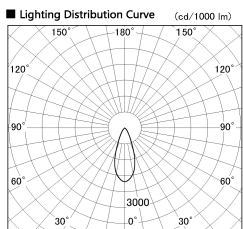

Item no. SD356-3340W8530-IK

Series Name: Cylinder Arm Reflector in-track tracklight.(SD356-IK)

Installation	Track mount
Type	
Fixture wattage	35.5W
Beam angle	38 deg
Color Temp.	3000K
CRI	Ra>85
Luminous	2961 lm
Body	Die-cast aluminum alloy
Body finish	White
Trim finish	White
Reflector finish	N/A
IP Rate	IP20
Light source	COB module
Input Voltage	AC220~240V
Dimming Type	Non-Dimmable
Certificate	CE, CCC
Cut Hole	N/A