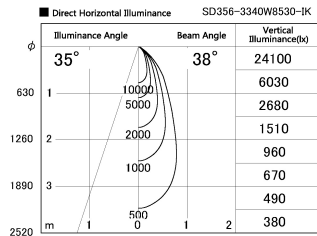

Item no. SD356-3340W8530-IK

Series Name: Cylinder Arm Reflector in-track tracklight.(SD356-IK)

Installation	Track mount
Type	Cylinder Arm Reflector in-track tracklight.(SD356-IK)
Fixture wattage	35.5W
Beam angle	38 deg
Color Temp.	3000K
CRI	Ra>85
Luminous	2961 lm
Body	Die-cast aluminum alloy
Body finish	White
Trim finish	White
Reflector finish	N/A
IP Rate	IP20
Light source	COB module
Input Voltage	AC220~240V
Dimming Type	Non-Dimmable
Certificate	CE, CCC
Cut Hole	N/A