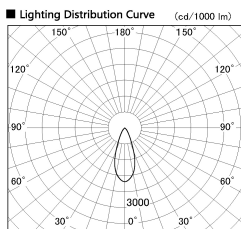

Item no. SD356-3340W8530-IK

Series Name: Cylinder Arm Reflector in-track tracklight.(SD356-IK)

Installation	Track mount
Type	Cylinder Arm Reflector in-track tracklight.(SD356-IK)
Fixture wattage	35.5W
Beam angle	38 deg
Color Temp.	3000K
CRI	Ra>85
Luminous	2961 lm
Body	Die-cast aluminum alloy
Body finish	White
Trim finish	White
Reflector finish	N/A
IP Rate	IP20
Light source	COB module
Input Voltage	AC220~240V
Dimming Type	Non-Dimmable
Certificate	CE, CCC
Cut Hole	N/A