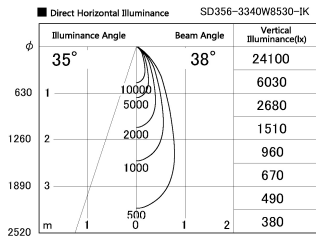

Item no. SD356-3340W8530-IK

Series Name: Cylinder Arm Reflector in-track tracklight.(SD356-IK)

Installation	Track mount
Type	
Fixture wattage	35.5W
Beam angle	38 deg
Color Temp.	3000K
CRI	Ra>85
Luminous	2961 lm
Body	Die-cast aluminum alloy
Body finish	White
Trim finish	White
Reflector finish	N/A
IP Rate	IP20
Light source	COB module
Input Voltage	AC220~240V
Dimming Type	Non-Dimmable
Certificate	CE, CCC
Cut Hole	N/A