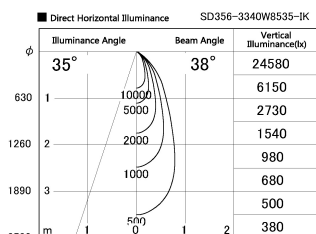

Item no. SD356-3340W8535-IK

Series Name: Cylinder Arm Reflector in-track tracklight.(SD356-IK)

Installation	Track mount
Type	Cylinder Arm Reflector in-track tracklight.(SD356-IK)
Fixture wattage	35.5W
Beam angle	38 deg
Color Temp.	3500K
CRI	Ra>85
Luminous	3020 lm
Body	Die-cast aluminum alloy
Body finish	White
Trim finish	White
Reflector finish	N/A
IP Rate	IP20
Light source	COB module
Input Voltage	AC220~240V
Dimming Type	Non-Dimmable
Certificate	CE, CCC
Cut Hole	N/A