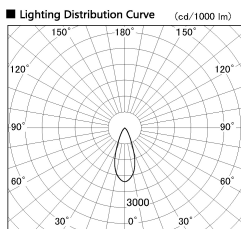

Item no. SD356-3340W8535-IK

Series Name: Cylinder Arm Reflector in-track tracklight.(SD356-IK)

Installation	Track mount
Type	
Fixture wattage	35.5W
Beam angle	38 deg
Color Temp.	3500K
CRI	Ra>85
Luminous	3020 lm
Body	Die-cast aluminum alloy
Body finish	White
Trim finish	White
Reflector finish	N/A
IP Rate	IP20
Light source	COB module
Input Voltage	AC220~240V
Dimming Type	Non-Dimmable
Certificate	CE, CCC
Cut Hole	N/A