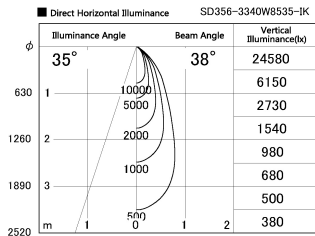

Item no. SD356-3340W8535-IK

Series Name: Cylinder Arm Reflector in-track tracklight.(SD356-IK)

Installation	Track mount
Type	
Fixture wattage	35.5W
Beam angle	38 deg
Color Temp.	3500K
CRI	Ra>85
Luminous	3020 lm
Body	Die-cast aluminum alloy
Body finish	White
Trim finish	White
Reflector finish	N/A
IP Rate	IP20
Light source	COB module
Input Voltage	AC220~240V
Dimming Type	Non-Dimmable
Certificate	CE, CCC
Cut Hole	N/A