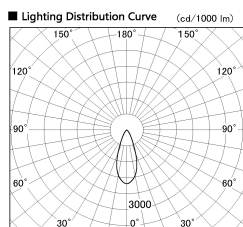

Item no. SD356-3340W8535-IK

Series Name: Cylinder Arm Reflector in-track tracklight.(SD356-IK)

Installation	Track mount
Type	Cylinder Arm Reflector in-track tracklight.(SD356-IK)
Fixture wattage	35.5W
Beam angle	38 deg
Color Temp.	3500K
CRI	Ra>85
Luminous	3020 lm
Body	Die-cast aluminum alloy
Body finish	White
Trim finish	White
Reflector finish	N/A
IP Rate	IP20
Light source	COB module
Input Voltage	AC220~240V
Dimming Type	Non-Dimmable
Certificate	CE, CCC
Cut Hole	N/A