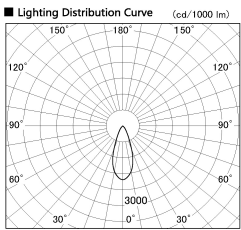

Item no. SD356-3340W8540-IK

Series Name: Cylinder Arm Reflector in-track tracklight.(SD356-IK)

■ Direct Horizontal Illuminance SD356-3340W8540-IK

Illuminance Angle	Beam Angle	Vertical Illuminance (lx)
35°	38°	24930
1	10000	6210
2	5000	2760
3	2000	1550
1	1000	990
2	690	690
3	510	510
2520	390	390

Installation	Track mount
Type	Cylinder Arm Reflector in-track tracklight.(SD356-IK)
Fixture wattage	35.5W
Beam angle	38 deg
Color Temp.	4000K
CRI	Ra>85
Luminous	3050 lm
Body	Die-cast aluminum alloy
Body finish	White
Trim finish	White
Reflector finish	N/A
IP Rate	IP20
Light source	COB module
Input Voltage	AC220~240V
Dimming Type	Non-Dimmable
Certificate	CE, CCC
Cut Hole	N/A