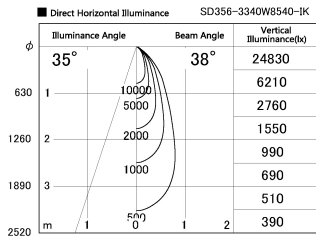

Item no. SD356-3340W8540-IK

Series Name: Cylinder Arm Reflector in-track tracklight.(SD356-IK)

Installation	Track mount
Type	
Fixture wattage	35.5W
Beam angle	38 deg
Color Temp.	4000K
CRI	Ra>85
Luminous	3050 lm
Body	Die-cast aluminum alloy
Body finish	White
Trim finish	White
Reflector finish	N/A
IP Rate	IP20
Light source	COB module
Input Voltage	AC220~240V
Dimming Type	Non-Dimmable
Certificate	CE, CCC
Cut Hole	N/A