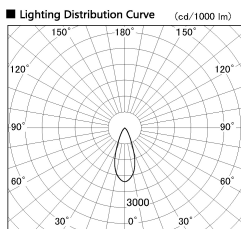

Item no. SD356-3340W8540-IK

Series Name: Cylinder Arm Reflector in-track tracklight.(SD356-IK)

Installation	Track mount
Type	
Fixture wattage	35.5W
Beam angle	38 deg
Color Temp.	4000K
CRI	Ra>85
Luminous	3050 lm
Body	Die-cast aluminum alloy
Body finish	White
Trim finish	White
Reflector finish	N/A
IP Rate	IP20
Light source	COB module
Input Voltage	AC220~240V
Dimming Type	Non-Dimmable
Certificate	CE, CCC
Cut Hole	N/A