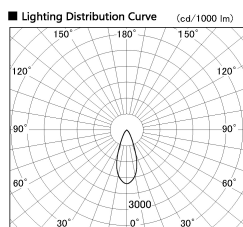

Item no. SD356-3340W9027-IK

Series Name: Cylinder Arm Reflector in-track tracklight.(SD356-IK)

Installation	Track mount
Type	Cylinder Arm Reflector in-track tracklight.(SD356-IK)
Fixture wattage	35.5W
Beam angle	38 deg
Color Temp.	2700K
CRI	Ra>90
Luminous	2585 lm
Body	Die-cast aluminum alloy
Body finish	White
Trim finish	White
Reflector finish	N/A
IP Rate	IP20
Light source	COB module
Input Voltage	AC220~240V
Dimming Type	Non-Dimmable
Certificate	CE, CCC
Cut Hole	N/A