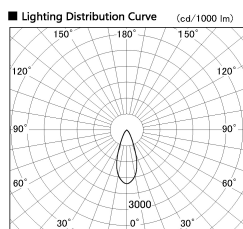

Item no. SD356-3340W9027-IK

Series Name: Cylinder Arm Reflector in-track tracklight.(SD356-IK)

Installation	Track mount
Type	
Fixture wattage	35.5W
Beam angle	38 deg
Color Temp.	2700K
CRI	Ra>90
Luminous	2585 lm
Body	Die-cast aluminum alloy
Body finish	White
Trim finish	White
Reflector finish	N/A
IP Rate	IP20
Light source	COB module
Input Voltage	AC220~240V
Dimming Type	Non-Dimmable
Certificate	CE, CCC
Cut Hole	N/A