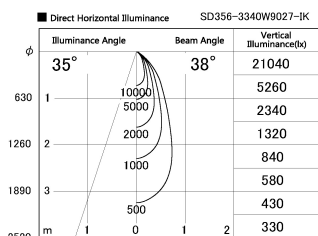

Item no. SD356-3340W9027-IK

Series Name: Cylinder Arm Reflector in-track tracklight.(SD356-IK)

Installation	Track mount
Type	Cylinder Arm Reflector in-track tracklight.(SD356-IK)
Fixture wattage	35.5W
Beam angle	38 deg
Color Temp.	2700K
CRI	Ra>90
Luminous	2585 lm
Body	Die-cast aluminum alloy
Body finish	White
Trim finish	White
Reflector finish	N/A
IP Rate	IP20
Light source	COB module
Input Voltage	AC220~240V
Dimming Type	Non-Dimmable
Certificate	CE, CCC
Cut Hole	N/A