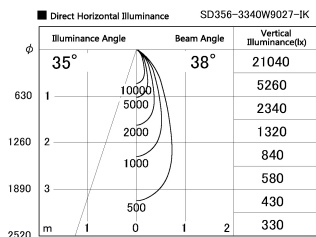

Item no. SD356-3340W9027-IK

Series Name: Cylinder Arm Reflector in-track tracklight.(SD356-IK)

Installation	Track mount
Type	
Fixture wattage	35.5W
Beam angle	38 deg
Color Temp.	2700K
CRI	Ra>90
Luminous	2585 lm
Body	Die-cast aluminum alloy
Body finish	White
Trim finish	White
Reflector finish	N/A
IP Rate	IP20
Light source	COB module
Input Voltage	AC220~240V
Dimming Type	Non-Dimmable
Certificate	CE, CCC
Cut Hole	N/A