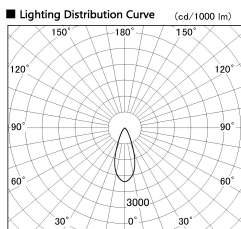

Item no. SD356-3340W9030-IK

Series Name: Cylinder Arm Reflector in-track tracklight.(SD356-IK)

■ Direct Horizontal Illuminance SD356-3340W9030-IK

Beam Angle	Vertical Illuminance (lx)
35°	21910
38°	5480
10000	2430
5000	1370
2000	880
1000	610
500	450
340	340

Installation	Track mount
Type	Cylinder Arm Reflector in-track tracklight.(SD356-IK)
Fixture wattage	35.5W
Beam angle	38 deg
Color Temp.	3000K
CRI	Ra>90
Luminous	2692 lm
Body	Die-cast aluminum alloy
Body finish	White
Trim finish	White
Reflector finish	N/A
IP Rate	IP20
Light source	COB module
Input Voltage	AC220~240V
Dimming Type	Non-Dimmable
Certificate	CE, CCC
Cut Hole	N/A