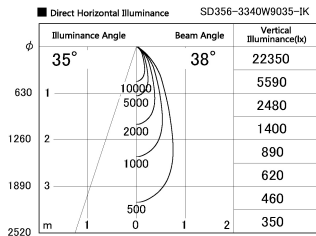

Item no. SD356-3340W9035-IK

Series Name: Cylinder Arm Reflector in-track tracklight.(SD356-IK)

Installation	Track mount
Type	
Fixture wattage	35.5W
Beam angle	38 deg
Color Temp.	3500K
CRI	Ra>90
Luminous	2746 lm
Body	Die-cast aluminum alloy
Body finish	White
Trim finish	White
Reflector finish	N/A
IP Rate	IP20
Light source	COB module
Input Voltage	AC220~240V
Dimming Type	Non-Dimmable
Certificate	CE, CCC
Cut Hole	N/A