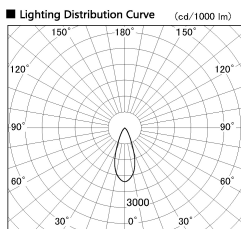

Item no. SD356-3340W9035-IK

Series Name: Cylinder Arm Reflector in-track tracklight.(SD356-IK)

Installation	Track mount
Type	
Fixture wattage	35.5W
Beam angle	38 deg
Color Temp.	3500K
CRI	Ra>90
Luminous	2746 lm
Body	Die-cast aluminum alloy
Body finish	White
Trim finish	White
Reflector finish	N/A
IP Rate	IP20
Light source	COB module
Input Voltage	AC220~240V
Dimming Type	Non-Dimmable
Certificate	CE, CCC
Cut Hole	N/A