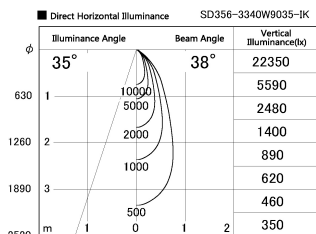

Item no. SD356-3340W9035-IK

Series Name: Cylinder Arm Reflector in-track tracklight.(SD356-IK)

Installation	Track mount
Type	Cylinder Arm Reflector in-track tracklight.(SD356-IK)
Fixture wattage	35.5W
Beam angle	38 deg
Color Temp.	3500K
CRI	Ra>90
Luminous	2746 lm
Body	Die-cast aluminum alloy
Body finish	White
Trim finish	White
Reflector finish	N/A
IP Rate	IP20
Light source	COB module
Input Voltage	AC220~240V
Dimming Type	Non-Dimmable
Certificate	CE, CCC
Cut Hole	N/A