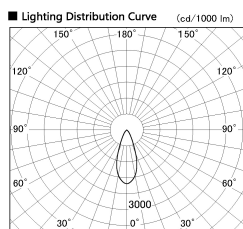

Item no. SD356-3340W9035-IK

Series Name: Cylinder Arm Reflector in-track tracklight.(SD356-IK)

Installation	Track mount
Type	Cylinder Arm Reflector in-track tracklight.(SD356-IK)
Fixture wattage	35.5W
Beam angle	38 deg
Color Temp.	3500K
CRI	Ra>90
Luminous	2746 lm
Body	Die-cast aluminum alloy
Body finish	White
Trim finish	White
Reflector finish	N/A
IP Rate	IP20
Light source	COB module
Input Voltage	AC220~240V
Dimming Type	Non-Dimmable
Certificate	CE, CCC
Cut Hole	N/A