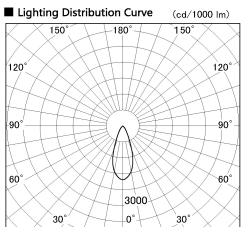

Item no. SD356-3340W9040-IK

Series Name: Cylinder Arm Reflector in-track tracklight.(SD356-IK)

Installation	Track mount
Type	
Fixture wattage	35.5W
Beam angle	38 deg
Color Temp.	4000K
CRI	Ra>90
Luminous	2773 lm
Body	Die-cast aluminum alloy
Body finish	White
Trim finish	White
Reflector finish	N/A
IP Rate	IP20
Light source	COB module
Input Voltage	AC220~240V
Dimming Type	Non-Dimmable
Certificate	CE, CCC
Cut Hole	N/A