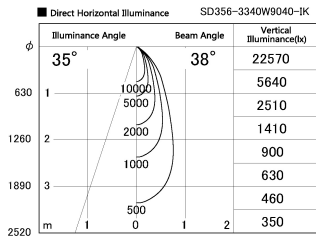

Item no. SD356-3340W9040-IK

Series Name: Cylinder Arm Reflector in-track tracklight.(SD356-IK)

Installation	Track mount
Type	
Fixture wattage	35.5W
Beam angle	38 deg
Color Temp.	4000K
CRI	Ra>90
Luminous	2773 lm
Body	Die-cast aluminum alloy
Body finish	White
Trim finish	White
Reflector finish	N/A
IP Rate	IP20
Light source	COB module
Input Voltage	AC220~240V
Dimming Type	Non-Dimmable
Certificate	CE, CCC
Cut Hole	N/A