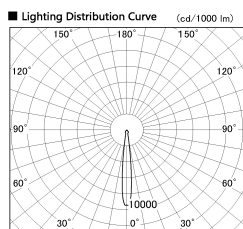

Item no. SD381-3515W9027-R

Series Name: Cledy versa R-G (UL track)
(SD381-R)

■ Direct Horizontal Illuminance SD381-3515W9027-R

Illuminance Angle	Beam Angle	Vertical Illuminance (lx)
11°	12°	146250
1	5000	36560
1	20000	16250
2	10000	9140
3	5000	5850
570		4060
770		2980
m	1 0 1 2	2290

Installation	Track mount
Type	Cledy versa R-G (UL track) (SD381-R)
Fixture wattage	36W
Beam angle	12deg
Color Temp.	2700K
CRI	Ra>90
Luminous	3869 lm
Body	Die-castaluminumalloy
Body finish	White
Trim finish	White
Reflector finish	N/A
IP Rate	IP20
Light source	COB module
Input Voltage	AC220~240V
Dimming Type	Non-Dimmable
Certificate	CE,CCC
Cut Hole	N/A