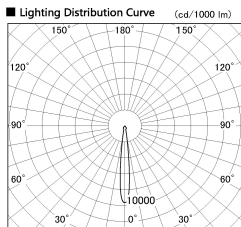

Item no. SD381-2815W9027-R

Series Name: Cledy versa R-G (UL track)
(SD381-R)

■ Direct Horizontal Illuminance SD381-2815W9027-R

φ	Illuminance Angle	Beam Angle	Vertical Illuminance (lx)
190	11°	12°	121010
1	50000		30250
	20000		13450
380	10000		7560
2			4840
570	5000		3360
3			2470
770			1890

Installation	Track mount
Type	Cledy versa R-G (UL track) (SD381-R)
Fixture wattage	28W
Beam angle	12deg
Color Temp.	2700K
CRI	Ra>90
Luminous	3126 lm
Body	Die-castaluminumalloy
Body finish	White
Trim finish	White
Reflector finish	N/A
IP Rate	IP20
Light source	COB module
Input Voltage	AC220~240V
Dimming Type	Non-Dimmable
Certificate	CE,CCC
Cut Hole	N/A