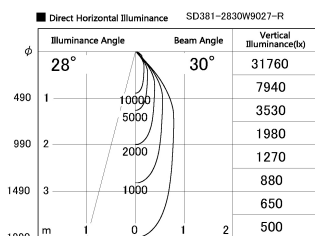

Item no. SD381-2830W9027-R

Series Name: Cledy versa R-G (UL track)  
(SD381-R)

Installation	Track mount
Type	Cledy versa R-G (UL track) (SD381-R)
Fixture wattage	28W
Beam angle	30deg
Color Temp.	2700K
CRI	Ra>90
Luminous	3383 lm
Body	Die-castaluminumalloy
Body finish	White
Trim finish	White
Reflector finish	N/A
IP Rate	IP20
Light source	COB module
Input Voltage	AC220~240V
Dimming Type	Non-Dimmable
Certificate	CE,CCC
Cut Hole	N/A