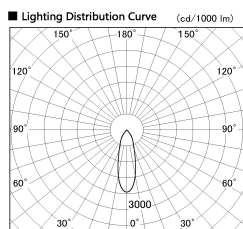

Item no. SD381-2830W9027-R

Series Name: Cledy versa R-G (UL track)  
(SD381-R)

Installation	Track mount
Type	Cledy versa R-G (UL track) (SD381-R)
Fixture wattage	28W
Beam angle	30deg
Color Temp.	2700K
CRI	Ra>90
Luminous	3383 lm
Body	Die-castaluminumalloy
Body finish	White
Trim finish	White
Reflector finish	N/A
IP Rate	IP20
Light source	COB module
Input Voltage	AC220~240V
Dimming Type	Non-Dimmable
Certificate	CE,CCC
Cut Hole	N/A