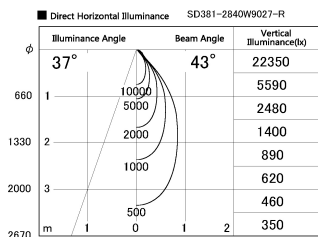

Item no. SD381-2840W9027-R

Series Name: Cledy versa R-G (UL track)  
(SD381-R)

Installation	Track mount
Type	Cledy versa R-G (UL track) (SD381-R)
Fixture wattage	28W
Beam angle	43deg
Color Temp.	2700K
CRI	Ra>90
Luminous	3379 lm
Body	Die-castaluminumalloy
Body finish	White
Trim finish	White
Reflector finish	N/A
IP Rate	IP20
Light source	COB module
Input Voltage	AC220~240V
Dimming Type	Non-Dimmable
Certificate	CE,CCC
Cut Hole	N/A