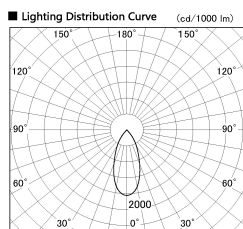

Item no. SD381-2840W9027-R

Series Name: Cledy versa R-G (UL track)  
(SD381-R)

Installation	Track mount
Type	Cledy versa R-G (UL track) (SD381-R)
Fixture wattage	28W
Beam angle	43deg
Color Temp.	2700K
CRI	Ra>90
Luminous	3379 lm
Body	Die-castaluminumalloy
Body finish	White
Trim finish	White
Reflector finish	N/A
IP Rate	IP20
Light source	COB module
Input Voltage	AC220~240V
Dimming Type	Non-Dimmable
Certificate	CE,CCC
Cut Hole	N/A