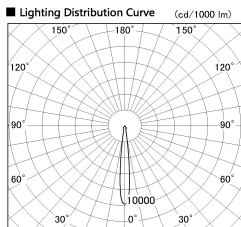

Item no. SD381-2615W9027-R

Series Name: Cledy versa R-G (UL track)
(SD381-R)

■ Direct Horizontal Illuminance SD381-2615W9027-R

φ	Illuminance Angle	Beam Angle	Vertical Illuminance(lx)
	10°	12°	107230
170	5000		26810
1	20000		11910
340	10000		6700
2			4290
520	5000		2980
3			2190
690			1680
m	1	2	

Installation	Track mount
Type	Cledy versa R-G (UL track) (SD381-R)
Fixture wattage	23W
Beam angle	12deg
Color Temp.	2700K
CRI	Ra>90
Luminous	2725 lm
Body	Die-castaluminumalloy
Body finish	White
Trim finish	White
Reflector finish	N/A
IP Rate	IP20
Light source	COB module
Input Voltage	AC220~240V
Dimming Type	Non-Dimmable
Certificate	CE,CCC
Cut Hole	N/A