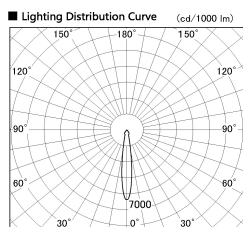

Item no. SD381-2515W9027-R

Series Name: Cledy versa R-G (UL track)
(SD381-R)

■ Direct Horizontal Illuminance SD381-2515W9027-R

Illuminance Angle	Beam Angle	Vertical Illuminance (lx)
14°	15°	62250
		15560
		6920
		3890
		2490
		1730
1270		
970		

Installation	Track mount
Type	Cledy versa R-G (UL track) (SD381-R)
Fixture wattage	23W
Beam angle	15deg
Color Temp.	2700K
CRI	Ra>90
Luminous	2528 lm
Body	Die-cast aluminum alloy
Body finish	White
Trim finish	White
Reflector finish	N/A
IP Rate	IP20
Light source	COB module
Input Voltage	AC220~240V
Dimming Type	Non-Dimmable
Certificate	CE,CCC
Cut Hole	N/A