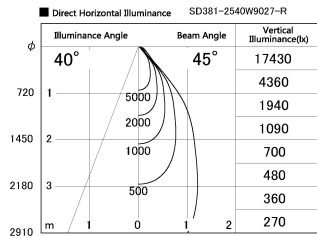

Item no. SD381-2540W9027-R

Series Name: Cledy versa R-G (UL track)  
(SD381-R)

|                  |   |
|------------------|---|
| Installation     | Track mount                             |
| Type             | Cledy versa R-G (UL track)<br>(SD381-R) |
| Fixture wattage  | 23W                                     |
| Beam angle       | 45deg                                   |
| Color Temp.      | 2700K                                   |
| CRI              | Ra>90                                   |
| Luminous         | 2771 lm                                 |
| Body             | Die-castaluminumalloy                   |
| Body finish      | White                                   |
| Trim finish      | White                                   |
| Reflector finish | N/A                                     |
| IP Rate          | IP20                                    |
| Light source     | COB module                              |
| Input Voltage    | AC220~240V                              |
| Dimming Type     | Non-Dimmable                            |
| Certificate      | CE,CCC                                  |
| Cut Hole         | N/A                                     |