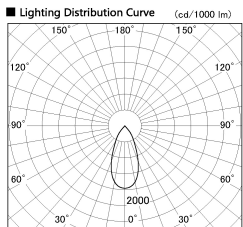

Item no. SD381-2540W9027-R

Series Name: Cledy versa R-G (UL track)  
(SD381-R)

|                  |   |
|------------------|---|
| Installation     | Track mount                             |
| Type             | Cledy versa R-G (UL track)<br>(SD381-R) |
| Fixture wattage  | 23W                                     |
| Beam angle       | 45deg                                   |
| Color Temp.      | 2700K                                   |
| CRI              | Ra>90                                   |
| Luminous         | 2771 lm                                 |
| Body             | Die-castaluminumalloy                   |
| Body finish      | White                                   |
| Trim finish      | White                                   |
| Reflector finish | N/A                                     |
| IP Rate          | IP20                                    |
| Light source     | COB module                              |
| Input Voltage    | AC220~240V                              |
| Dimming Type     | Non-Dimmable                            |
| Certificate      | CE,CCC                                  |
| Cut Hole         | N/A                                     |