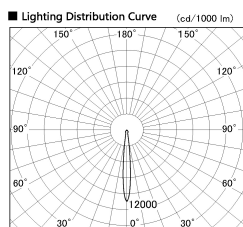

Item no. SD381-2015W9027-R

Series Name: Cledy versa R-G (UL track)
(SD381-R)

■ Direct Horizontal Illuminance SD381-2015W9027-R

φ	Illuminance Angle	Beam Angle	Vertical Illuminance (lx)
170	10°	11°	84970
170			21240
340	20000		9440
340	10000		5310
520	5000		3400
520			2360
690	2000		1730
690			1330

Installation	Track mount
Type	Cledy versa R-G (UL track) (SD381-R)
Fixture wattage	20W
Beam angle	11deg
Color Temp.	2700K
CRI	Ra>90
Luminous	1961 lm
Body	Die-castaluminumalloy
Body finish	White
Trim finish	White
Reflector finish	N/A
IP Rate	IP20
Light source	COB module
Input Voltage	AC220~240V
Dimming Type	Non-Dimmable
Certificate	CE,CCC
Cut Hole	N/A