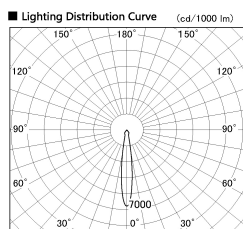

Item no. SD381-2020W9027-R

Series Name: Cledy versa R-G (UL track)  
(SD381-R)

■ Direct Horizontal Illuminance SD381-2020W9027-R

φ	Illuminance Angle	Beam Angle	Vertical Illuminance (lx)
240	14°	15°	56000
1			14000
			6220
480			3500
2			2240
730			1560
3			1140
980			880

Installation	Track mount
Type	Cledy versa R-G (UL track) (SD381-R)
Fixture wattage	20W
Beam angle	15deg
Color Temp.	2700K
CRI	Ra>90
Luminous	2083 lm
Body	Die-cast aluminum alloy
Body finish	White
Trim finish	White
Reflector finish	N/A
IP Rate	IP20
Light source	COB module
Input Voltage	AC220~240V
Dimming Type	Non-Dimmable
Certificate	CE,CCC
Cut Hole	N/A