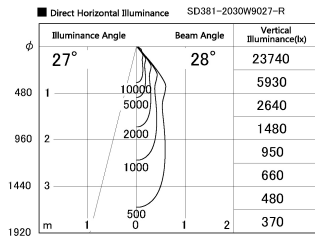

Item no. SD381-2030W9027-R

Series Name: Cledy versa R-G (UL track)
(SD381-R)

Installation	Track mount
Type	Cledy versa R-G (UL track) (SD381-R)
Fixture wattage	20W
Beam angle	28deg
Color Temp.	2700K
CRI	Ra>90
Luminous	2127 lm
Body	Die-castaluminumalloy
Body finish	White
Trim finish	White
Reflector finish	N/A
IP Rate	IP20
Light source	COB module
Input Voltage	AC220~240V
Dimming Type	Non-Dimmable
Certificate	CE,CCC
Cut Hole	N/A