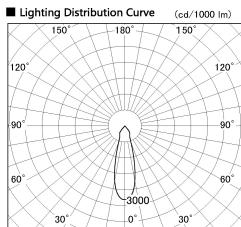

Item no. SD381-2030W9027-R

Series Name: Cledy versa R-G (UL track)
(SD381-R)

Installation	Track mount
Type	Cledy versa R-G (UL track) (SD381-R)
Fixture wattage	20W
Beam angle	28deg
Color Temp.	2700K
CRI	Ra>90
Luminous	2127 lm
Body	Die-castaluminumalloy
Body finish	White
Trim finish	White
Reflector finish	N/A
IP Rate	IP20
Light source	COB module
Input Voltage	AC220~240V
Dimming Type	Non-Dimmable
Certificate	CE,CCC
Cut Hole	N/A