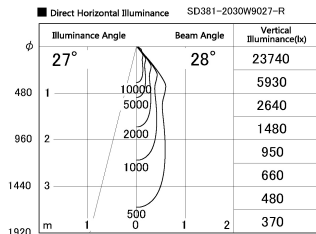

Item no. SD381-2030W9027-R

Series Name: Cledy versa R-G (UL track)
(SD381-R)

Installation	Track mount
Type	
Fixture wattage	20W
Beam angle	28deg
Color Temp.	2700K
CRI	Ra>90
Luminous	2127 lm
Body	Die-cast aluminum alloy
Body finish	White
Trim finish	White
Reflector finish	N/A
IP Rate	IP20
Light source	COB module
Input Voltage	AC220~240V
Dimming Type	Non-Dimmable
Certificate	CE,CCC
Cut Hole	N/A