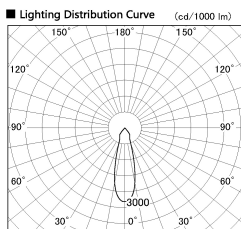

Item no. SD381-2030W9027-R

Series Name: Cledy versa R-G (UL track)
(SD381-R)

Installation	Track mount
Type	
Fixture wattage	20W
Beam angle	28deg
Color Temp.	2700K
CRI	Ra>90
Luminous	2127 lm
Body	Die-cast aluminum alloy
Body finish	White
Trim finish	White
Reflector finish	N/A
IP Rate	IP20
Light source	COB module
Input Voltage	AC220~240V
Dimming Type	Non-Dimmable
Certificate	CE,CCC
Cut Hole	N/A