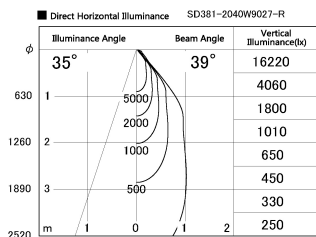

Item no. SD381-2040W9027-R

Series Name: Cledy versa R-G (UL track)
(SD381-R)

| | |
|------------------|---|
| Installation | Track mount |
| Type | Cledy versa R-G (UL track) (SD381-R) |
| Fixture wattage | 20W |
| Beam angle | 39deg |
| Color Temp. | 2700K |
| CRI | Ra>90 |
| Luminous | 2143 lm |
| Body | Die-castaluminumalloy |
| Body finish | White |
| Trim finish | White |
| Reflector finish | N/A |
| IP Rate | IP20 |
| Light source | COB module |
| Input Voltage | AC220~240V |
| Dimming Type | Non-Dimmable |
| Certificate | CE,CCC |
| Cut Hole | N/A |