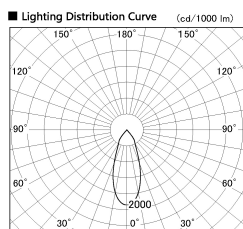

Item no. SD381-2040W9027-R

Series Name: Cledy versa R-G (UL track)
(SD381-R)

| | |
|------------------|---|
| Installation | Track mount |
| Type | Cledy versa R-G (UL track) (SD381-R) |
| Fixture wattage | 20W |
| Beam angle | 39deg |
| Color Temp. | 2700K |
| CRI | Ra>90 |
| Luminous | 2143 lm |
| Body | Die-castaluminumalloy |
| Body finish | White |
| Trim finish | White |
| Reflector finish | N/A |
| IP Rate | IP20 |
| Light source | COB module |
| Input Voltage | AC220~240V |
| Dimming Type | Non-Dimmable |
| Certificate | CE,CCC |
| Cut Hole | N/A |