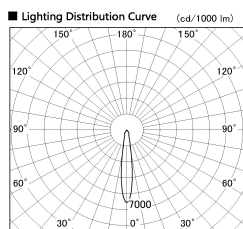

Item no. SD381-1915W9027-R

Series Name: Cledy versa R-G (UL track)  
(SD381-R)

Installation	Track mount
Type	Cledy versa R-G (UL track) (SD381-R)
Fixture wattage	18.6W
Beam angle	16deg
Color Temp.	2700K
CRI	Ra>90
Luminous	1674 lm
Body	Die-castaluminumalloy
Body finish	White
Trim finish	White
Reflector finish	N/A
IP Rate	IP20
Light source	COB module
Input Voltage	AC220~240V
Dimming Type	Non-Dimmable
Certificate	CE,CCC
Cut Hole	N/A