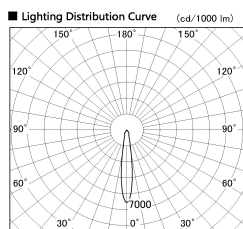

Item no. SD381-1915W9027-R

Series Name: Cledy versa R-G (UL track)
(SD381-R)

■ Direct Horizontal Illuminance SD381-1915W9027-R

φ	Illuminance Angle	Beam Angle	Vertical Illuminance (lx)
1	15°	16°	42930
260			10730
1			4770
520			2680
2			1720
780			1190
3			880
1050			670

Installation	Track mount
Type	Cledy versa R-G (UL track) (SD381-R)
Fixture wattage	18.6W
Beam angle	16deg
Color Temp.	2700K
CRI	Ra>90
Luminous	1674 lm
Body	Die-castaluminumalloy
Body finish	White
Trim finish	White
Reflector finish	N/A
IP Rate	IP20
Light source	COB module
Input Voltage	AC220~240V
Dimming Type	Non-Dimmable
Certificate	CE,CCC
Cut Hole	N/A