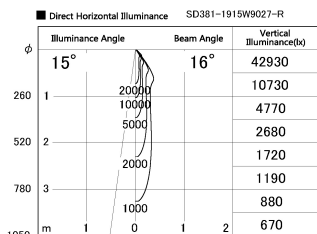

Item no. SD381-1915W9027-R

Series Name: Cledy versa R-G (UL track)  
(SD381-R)

Installation	Track mount
Type	Cledy versa R-G (UL track) (SD381-R)
Fixture wattage	18.6W
Beam angle	16deg
Color Temp.	2700K
CRI	Ra>90
Luminous	1674 lm
Body	Die-castaluminumalloy
Body finish	White
Trim finish	White
Reflector finish	N/A
IP Rate	IP20
Light source	COB module
Input Voltage	AC220~240V
Dimming Type	Non-Dimmable
Certificate	CE,CCC
Cut Hole	N/A