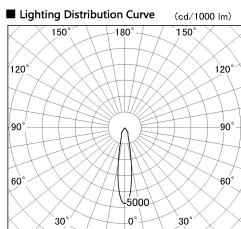

Item no. SD381-1920W9027-R

Series Name: Cledy versa R-G (UL track)
(SD381-R)

■ Direct Horizontal Illuminance SD381-1920W9027-R

φ	Illuminance Angle	Beam Angle	Vertical Illuminance (lx)
330	19°	19°	32620
1			8150
660			3620
2			2040
1000			1300
3			910
1330			670
m			510

Installation	Track mount
Type	Cledy versa R-G (UL track) (SD381-R)
Fixture wattage	18.6W
Beam angle	19deg
Color Temp.	2700K
CRI	Ra>90
Luminous	1707 lm
Body	Die-cast aluminum alloy
Body finish	White
Trim finish	White
Reflector finish	N/A
IP Rate	IP20
Light source	COB module
Input Voltage	AC220~240V
Dimming Type	Non-Dimmable
Certificate	CE,CCC
Cut Hole	N/A