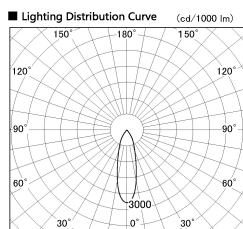

Item no. SD381-1930W9027-R

Series Name: Cledy versa R-G (UL track)  
(SD381-R)

Installation	Track mount
Type	Cledy versa R-G (UL track) (SD381-R)
Fixture wattage	18.6W
Beam angle	28deg
Color Temp.	2700K
CRI	Ra>90
Luminous	1775 lm
Body	Die-cast aluminum alloy
Body finish	White
Trim finish	White
Reflector finish	N/A
IP Rate	IP20
Light source	COB module
Input Voltage	AC220~240V
Dimming Type	Non-Dimmable
Certificate	CE,CCC
Cut Hole	N/A