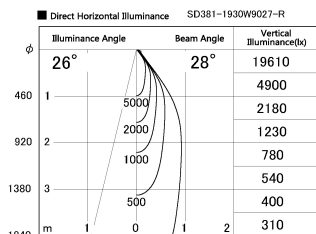

Item no. SD381-1930W9027-R

Series Name: Cledy versa R-G (UL track)  
(SD381-R)

Installation	Track mount
Type	Cledy versa R-G (UL track) (SD381-R)
Fixture wattage	18.6W
Beam angle	28deg
Color Temp.	2700K
CRI	Ra>90
Luminous	1775 lm
Body	Die-cast aluminum alloy
Body finish	White
Trim finish	White
Reflector finish	N/A
IP Rate	IP20
Light source	COB module
Input Voltage	AC220~240V
Dimming Type	Non-Dimmable
Certificate	CE,CCC
Cut Hole	N/A